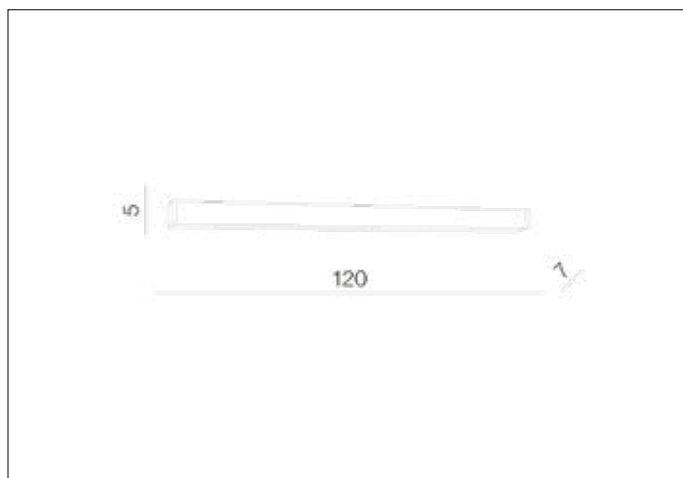

AZzardo[®]
LIGHTING

PETER 120 3000 CHROME
AZ2087, EAN 5901238420873

Dimensions height / width / length [cm] Product Specifications

Product	5 x 120 x 7
Mounting inlet:	N/A x N/A x N/A
Ceiling base:	N/A x N/A x N/A
Shades	N/A x N/A x N/A

Line	DECORATIVE
Type	Wall
Type of track	N/A
Colour	Chrome
Material	Aluminium / PC
Light source	1
Type of socket	LED INTEGRATED
Lumens	1330
Kelvins	3000
Beam angle	142°
Dimmable	N/A
CCT	N/A
RGB	N/A
RA	? 80
App remote control	N/A
Remote control	N/A
Voltage	230V
Power	24W
Switch location	N/A
Protection class	IP44
Tilt	N/A
Rotation	N/A

Shipping info height / width / length [cm]

BOX 1:	10,5 x 124 x 8,5
BOX 2:	N/A x N/A x N/A
BOX 3:	N/A x N/A x N/A
Net weight [kg]	2
Gross weight [kg]	2,2

Energy efficiency

Azzardo Sp. z o.o.
ul. Strzeszyńska 33 60-479 Poznań,
NIP: 929-185-75-07