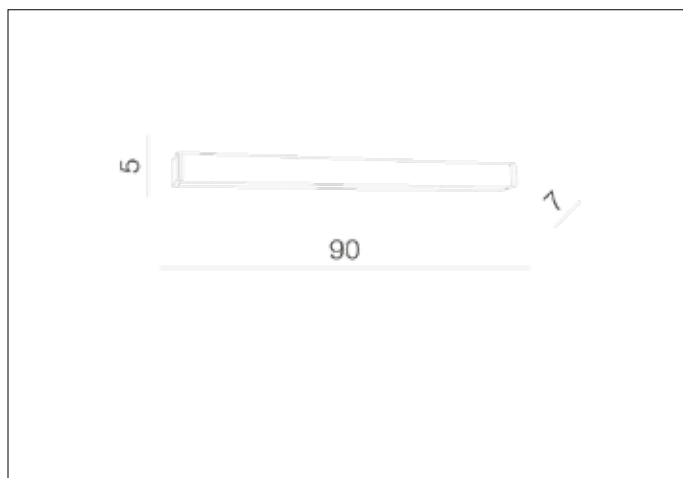

**AZzardo**<sup>®</sup>  
LIGHTING

PETER 90 3000 CHROME  
AZZ086, EAN 5901238420866

### Dimensions height / width / length [cm] Product Specifications

Product	5 x 90 x 7
Mounting inlet:	N/A x N/A x N/A
Ceiling base:	N/A x N/A x N/A
Shades	N/A x N/A x N/A

Line	DECORATIVE
Type	Wall
Type of track	N/A
Colour	Chrome
Material	Aluminium / PC
Light source	1
Type of socket	LED INTEGRATED
Lumens	1255
Kelvins	3000
Beam angle	N/A
Dimmable	N/A
CCT	N/A
RGB	N/A
RA	N/A
App remote control	N/A
Remote control	N/A
Voltage	230V
Power	18W
Switch location	N/A
Protection class	IP44
Tilt	N/A
Rotation	N/A

### Shipping info height / width / length [cm]

BOX 1:	10,5 x 95 x 8,5
BOX 2:	N/A x N/A x N/A
BOX 3:	N/A x N/A x N/A
Net weight [kg]	1,5
Gross weight [kg]	1,7