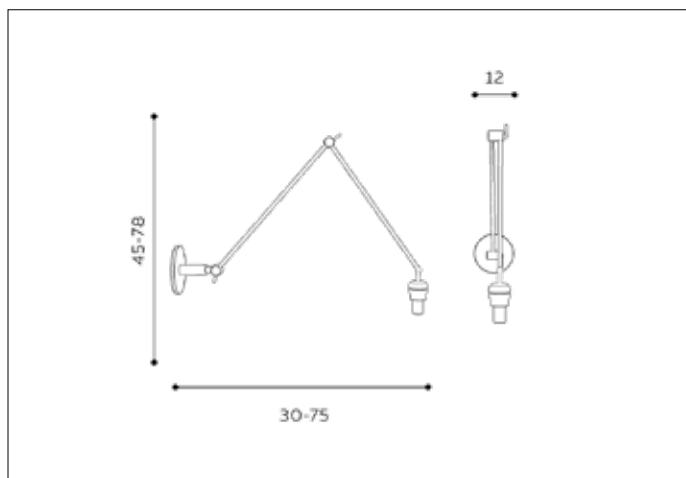

AZzardo[®]
LIGHTING

ADAM WALL S LAMPBODY
AZ1843, EAN 5901238418436

Dimensions height / width / length [cm] Product Specifications

Product	45 ~ 78 x 12 x 30 ~ 78
Mounting inlet:	N/A x N/A x N/A
Ceiling base:	N/A x N/A x N/A
Shades	N/A x N/A x N/A

Line	DECORATIVE
Type	Wall / Lampbody
Type of track	N/A
Colour	Satin Nickel
Material	Metal
Light source	1
Type of socket	E27
Lumens	N/A
Kelvins	N/A
Beam angle	N/A
Dimmable	N/A
CCT	N/A
RGB	N/A
RA	N/A
App remote control	N/A
Remote control	N/A
Voltage	230V
Power	max LED 60W
Switch location	On the base
Protection class	IP20
Tilt	180°
Rotation	N/A

Shipping info height / width / length [cm]

BOX 1:	11 x 50 x 18
BOX 2:	N/A x N/A x N/A
BOX 3:	N/A x N/A x N/A
Net weight [kg]	1,3
Gross weight [kg]	1,5

Energy efficiency

N/A

Azzardo Sp. z o.o.
ul. Strzeszyńska 33 60-479 Poznań,
NIP: 929-185-75-07