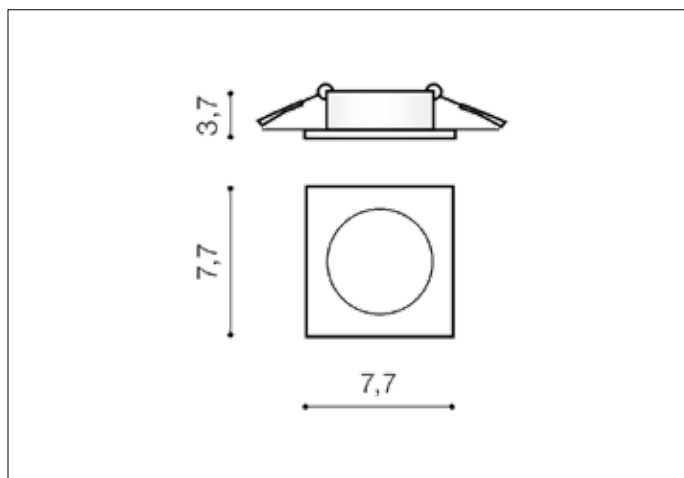

AZzardo[®]
LIGHTING

IVO SQUARE WHITE
AZ1825, EAN 5901238418252

Dimensions height / width / length [cm] Product Specifications

Product	3,7 x 7,7 x 7,7
Mounting inlet:	3,4 x 6,4 x N/A
Ceiling base:	N/A x N/A x N/A
Shades	N/A x N/A x N/A

Line	TECHNICAL
Type	Downlight
Type of track	N/A
Colour	White
Material	Aluminium
Light source	1
Type of socket	GU10
Lumens	N/A
Kelvins	N/A
Beam angle	N/A
Dimmable	N/A
CCT	N/A
RGB	N/A
RA	N/A
App remote control	N/A
Remote control	N/A
Voltage	230V
Power	max LED 50W
Switch location	N/A
Protection class	IP20
Tilt	N/A
Rotation	N/A

Shipping info height / width / length [cm]

BOX 1:	8,5 x 8,5 x 5,5
BOX 2:	N/A x N/A x N/A
BOX 3:	N/A x N/A x N/A
Net weight [kg]	0,09
Gross weight [kg]	0,1

Energy efficiency

N/A

Azzardo Sp. z o.o.
ul. Strzeszyńska 33 60-479 Poznań,
NIP: 929-185-75-07