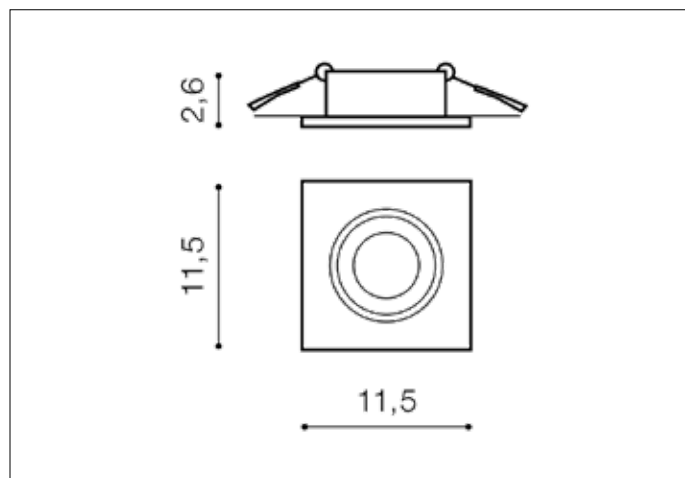

### Dimensions height / width / length [cm] Product Specifications

Product	2,6 x 11,5 x 11,5
Mounting inlet:	2,3 x 10,5 x N/A
Ceiling base:	N/A x N/A x N/A
Shades	N/A x N/A x N/A

Line	TECHNICAL
Type	Downlight
Type of track	N/A
Colour	Aluminium
Material	Aluminium
Light source	1
Type of socket	GU10
Lumens	N/A
Kelvins	N/A
Beam angle	N/A
Dimmable	N/A
CCT	N/A
RGB	N/A
RA	N/A
App remote control	N/A
Remote control	N/A
Voltage	230V
Power	max LED 50W
Switch location	N/A
Protection class	IP20
Tilt	N/A
Rotation	N/A

### Shipping info height / width / length [cm]

BOX 1:	5 x 12,5 x 12
BOX 2:	N/A x N/A x N/A
BOX 3:	N/A x N/A x N/A
Net weight [kg]	0,07
Gross weight [kg]	0,13