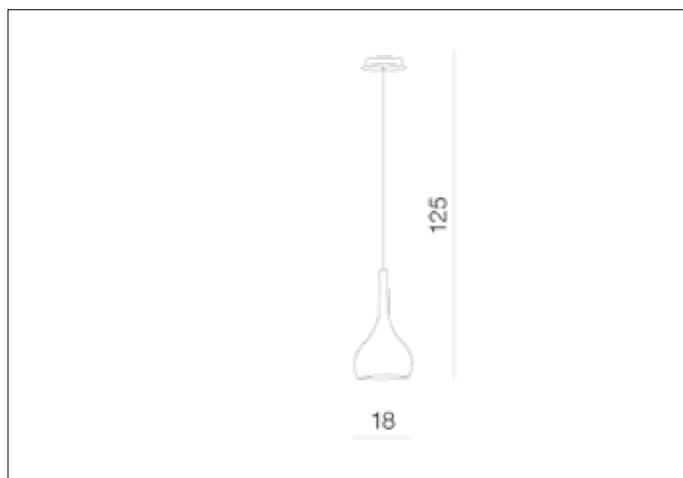

AZzardo[®]
LIGHTING

SOUL 1 CHROME
AZ1652, EAN 5901238416524

Dimensions height / width / length [cm] Product Specifications

Product	125 x 18 x 18
Mounting inlet:	N/A x N/A x N/A
Ceiling base:	2,5 x 14 x N/A
Shades	40 x 18 x N/A

Line	DECORATIVE
Type	Pendant
Type of track	N/A
Colour	Chrome
Material	Glass / Metal
Light source	1
Type of socket	E27
Lumens	N/A
Kelvins	N/A
Beam angle	N/A
Dimmable	N/A
CCT	N/A
RGB	N/A
RA	N/A
App remote control	N/A
Remote control	N/A
Voltage	230V
Power	max LED 60W
Switch location	N/A
Protection class	IP20
Tilt	N/A
Rotation	N/A

Shipping info height / width / length [cm]

BOX 1:	51 x 24 x 24
BOX 2:	N/A x N/A x N/A
BOX 3:	N/A x N/A x N/A
Net weight [kg]	1,4
Gross weight [kg]	1,5

Energy efficiency

N/A

Azzardo Sp. z o.o.
ul. Strzeszyńska 33 60-479 Poznań,
NIP: 929-185-75-07