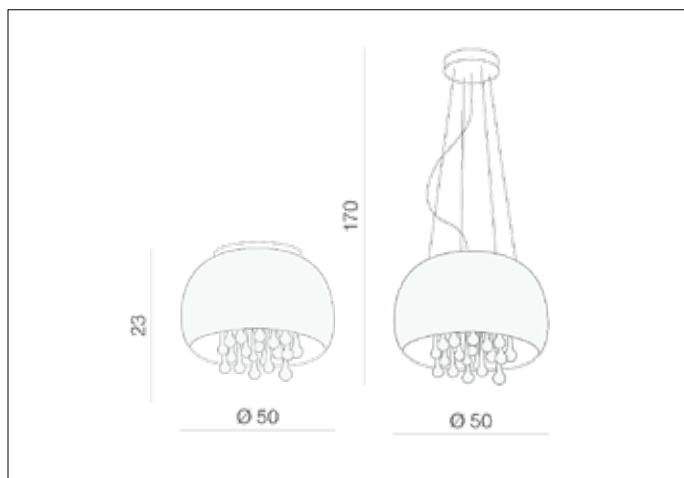

## Dimensions height / width / length [cm] Product Specifications

Product	170 x 50 x N/A
Mounting inlet:	N/A x N/A x N/A
Ceiling base:	3/2,5 x 16/30 x N/A
Shades	23 x 50 x N/A

Line	DECORATIVE
Type	Top / pendant
Type of track	N/A
Colour	Copper
Material	Crystal / Glass / Metal
Light source	5
Type of socket	G9
Lumens	N/A
Kelvins	N/A
Beam angle	N/A
Dimmable	N/A
CCT	N/A
RGB	N/A
RA	N/A
App remote control	N/A
Remote control	N/A
Voltage	230V
Power	max LED 40W
Switch location	N/A
Protection class	IP20
Tilt	N/A
Rotation	N/A

## Shipping info height / width / length [cm]

BOX 1:	31 x 58 x 59
BOX 2:	N/A x N/A x N/A
BOX 3:	N/A x N/A x N/A
Net weight [kg]	7,6
Gross weight [kg]	8,6