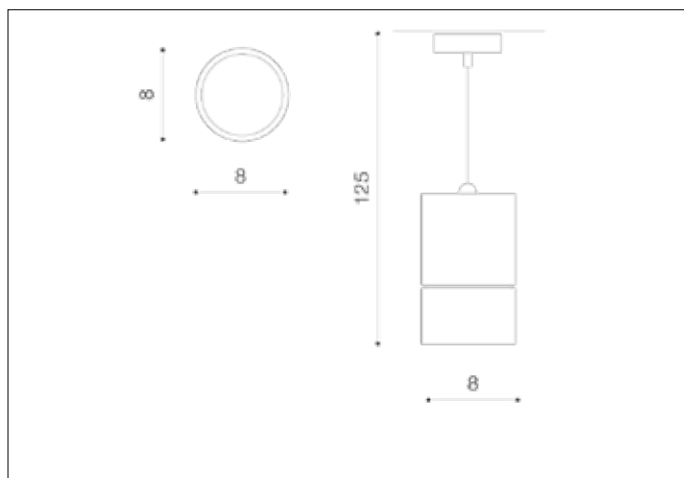

AZzardo[®]
LIGHTING

RAFFAEL CHROME
AZ1624, EAN 5901238416241

Dimensions height / width / length [cm] Product Specifications

Product	125 x 8 x N/A
Mounting inlet:	N/A x N/A x N/A
Ceiling base:	N/A x N/A x N/A
Shades	12,5 x 8 x N/A

Shipping info height / width / length [cm]

BOX 1:	10 x 18,5 x 10
BOX 2:	N/A x N/A x N/A
BOX 3:	N/A x N/A x N/A
Net weight [kg]	0,55
Gross weight [kg]	0,6

Energy efficiency

N/A

Azzardo Sp. z o.o.
ul. Strzeszyńska 33 60-479 Poznań,
NIP: 929-185-75-07

www.azzardolighting.com

Line	TECHNICAL
Type	Pendant
Type of track	N/A
Colour	Chrome
Material	Metal
Light source	1
Type of socket	GU10
Lumens	N/A
Kelvins	N/A
Beam angle	N/A
Dimmable	N/A
CCT	N/A
RGB	N/A
RA	N/A
App remote control	N/A
Remote control	N/A
Voltage	230V
Power	max LED 50W
Switch location	N/A
Protection class	IP20
Tilt	N/A
Rotation	N/A