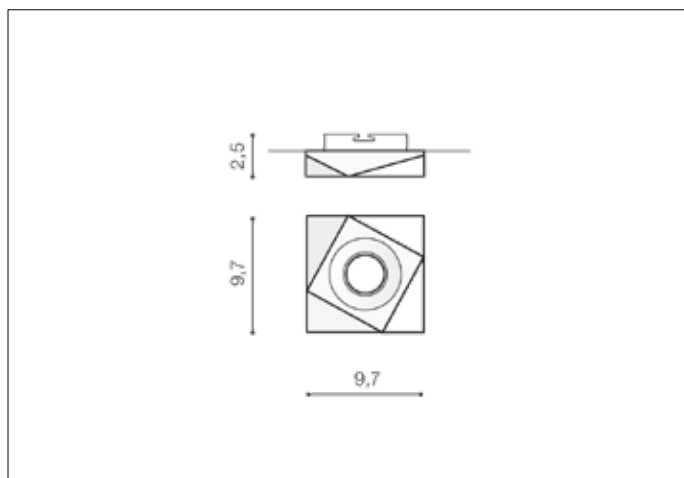

AZzardo[®]
LIGHTING

LORENZO CHROME
AZ1617, EAN 5901238416173

Dimensions height / width / length [cm] Product Specifications

Product	2,5 x 9,7 x N/A
Mounting inlet:	1,6 x 6,5 x 7
Ceiling base:	N/A x N/A x N/A
Shades	N/A x N/A x N/A

Line	TECHNICAL
Type	Downlight
Type of track	N/A
Colour	Chrome
Material	Aluminium
Light source	1
Type of socket	GU10
Lumens	N/A
Kelvins	N/A
Beam angle	N/A
Dimmable	N/A
CCT	N/A
RGB	N/A
RA	N/A
App remote control	N/A
Remote control	N/A
Voltage	230V
Power	max LED 50W
Switch location	N/A
Protection class	IP20
Tilt	N/A
Rotation	N/A

Shipping info height / width / length [cm]

BOX 1:	11 x 14 x 5
BOX 2:	N/A x N/A x N/A
BOX 3:	N/A x N/A x N/A
Net weight [kg]	0,18
Gross weight [kg]	0,25

Energy efficiency

N/A

Azzardo Sp. z o.o.
ul. Strzeszyńska 33 60-479 Poznań,
NIP: 929-185-75-07