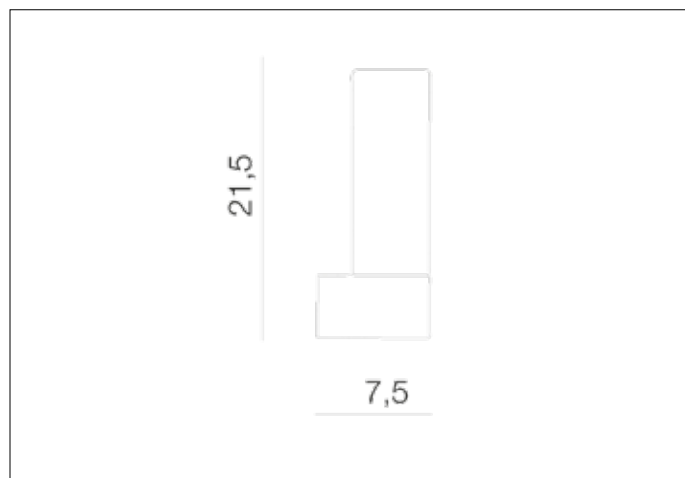

AZzardo[®]
LIGHTING

GAIA 1

AZ1604, EAN 5901238416043

Dimensions height / width / length [cm] Product Specifications

Product	21,5 x 5,5 x 7,5
Mounting inlet:	N/A x N/A x N/A
Ceiling base:	N/A x N/A x N/A
Shades	19 x 5,5 x N/A

Line	DECORATIVE
Type	Wall
Type of track	N/A
Colour	White / Chrome
Material	Metal / Glass
Light source	1
Type of socket	G9
Lumens	N/A
Kelvins	N/A
Beam angle	N/A
Dimmable	N/A
CCT	N/A
RGB	N/A
RA	N/A
App remote control	N/A
Remote control	N/A
Voltage	230V
Power	max LED 40W
Switch location	N/A
Protection class	IP44
Tilt	N/A
Rotation	N/A

Shipping info height / width / length [cm]

BOX 1:	26 x 12 x 10
BOX 2:	N/A x N/A x N/A
BOX 3:	N/A x N/A x N/A
Net weight [kg]	0,6
Gross weight [kg]	0,66

Energy efficiency

N/A

Azzardo Sp. z o.o.
ul. Strzeszyńska 33 60-479 Poznań,
NIP: 929-185-75-07