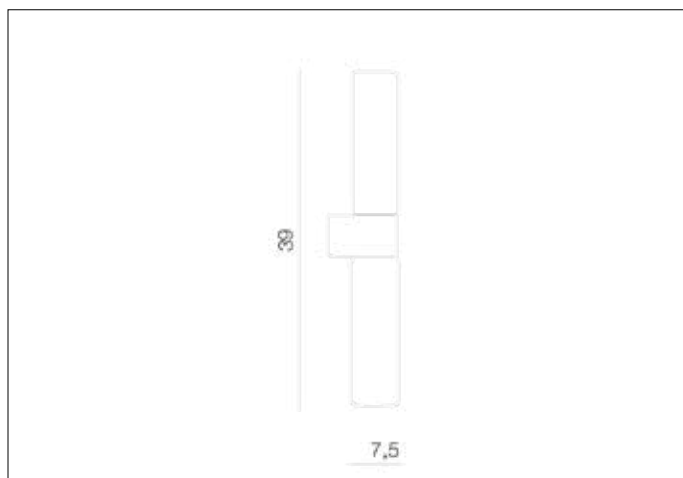

### Dimensions height / width / length [cm] Product Specifications

Product	39 x 5,5 x 7,5
Mounting inlet:	N/A x N/A x N/A
Ceiling base:	N/A x N/A x N/A
Shades	18,5 x 5,5 x N/A

Line	DECORATIVE
Type	Wall
Type of track	N/A
Colour	White / Chrome
Material	Metal / Glass
Light source	2
Type of socket	G9
Lumens	N/A
Kelvins	N/A
Beam angle	N/A
Dimmable	N/A
CCT	N/A
RGB	N/A
RA	N/A
App remote control	N/A
Remote control	N/A
Voltage	230V
Power	max LED 40W
Switch location	N/A
Protection class	IP44
Tilt	N/A
Rotation	N/A

### Shipping info height / width / length [cm]

BOX 1:	44 x 12 x 10
BOX 2:	N/A x N/A x N/A
BOX 3:	N/A x N/A x N/A
Net weight [kg]	0,73
Gross weight [kg]	0,82