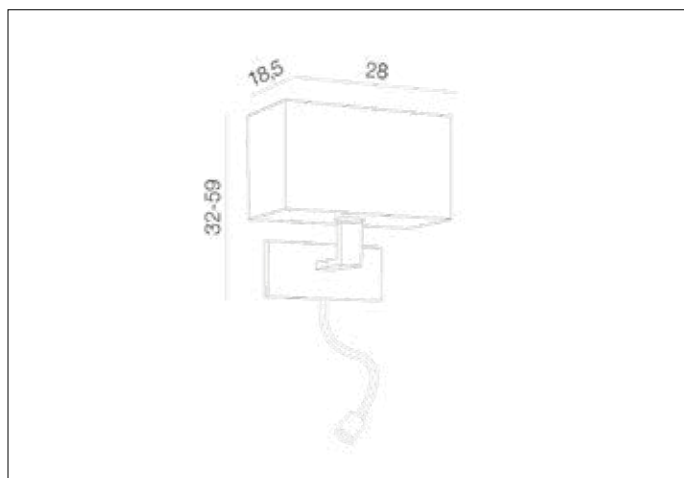

## Dimensions height / width / length [cm] Product Specifications

Product	32 ~ 59 x 28 x 18,5
Mounting inlet:	N/A x N/A x N/A
Ceiling base:	N/A x N/A x N/A
Shades	16 x 28 x 14

Line	DECORATIVE
Type	Wall
Type of track	N/A
Colour	Black
Material	Fabric / Metal
Light source	1
Type of socket	LED INTEGRATED
Lumens	85
Kelvins	3000
Beam angle	N/A
Dimmable	N/A
CCT	N/A
RGB	N/A
RA	N/A
App remote control	N/A
Remote control	N/A
Voltage	230V
Power	60 ~ 1W
Switch location	On the base
Protection class	IP20
Tilt	N/A
Rotation	N/A

## Shipping info height / width / length [cm]

BOX 1:	22 x 29 x 22
BOX 2:	N/A x N/A x N/A
BOX 3:	N/A x N/A x N/A
Net weight [kg]	1,1
Gross weight [kg]	1,3