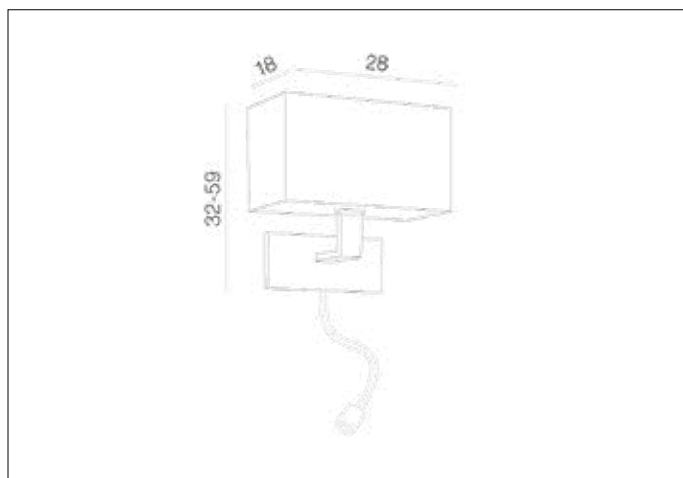

AZzardo[®]
LIGHTING

MARTENS WALL LED WHITE
AZ1526, EAN 5901238415268

Dimensions height / width / length [cm] Product Specifications

Product	32 ~ 59 x 28 x 18,5
Mounting inlet:	N/A x N/A x N/A
Ceiling base:	N/A x N/A x N/A
Shades	16 x 28 x 14

Line	DECORATIVE
Type	Wall
Type of track	N/A
Colour	White
Material	Fabric / Metal
Light source	1
Type of socket	LED INTEGRATED
Lumens	85
Kelvins	3000
Beam angle	N/A
Dimmable	N/A
CCT	N/A
RGB	N/A
RA	N/A
App remote control	N/A
Remote control	N/A
Voltage	230V
Power	60 ~ 1W
Switch location	On the base
Protection class	IP20
Tilt	N/A
Rotation	N/A

Shipping info height / width / length [cm]

BOX 1:	22 x 29 x 22
BOX 2:	N/A x N/A x N/A
BOX 3:	N/A x N/A x N/A
Net weight [kg]	1,1
Gross weight [kg]	1,3

Energy efficiency

Azzardo Sp. z o.o.
ul. Strzeszyńska 33 60-479 Poznań,
NIP: 929-185-75-07