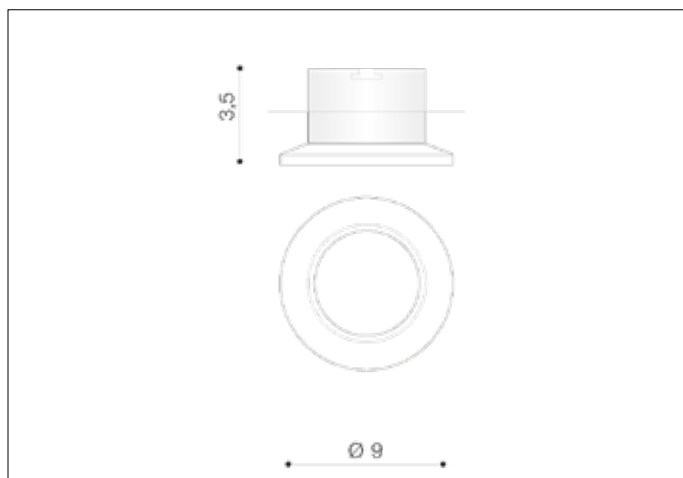

AZzardo[®]
LIGHTING

ADAMO MIDST GOLD
AZ1482, EAN 5901238414827

Dimensions height / width / length [cm] Product Specifications

Product	3,5 x 9 x N/A
Mounting inlet:	3,1 x 6,5 x N/A
Ceiling base:	N/A x N/A x N/A
Shades	N/A x N/A x N/A

Line	TECHNICAL
Type	Downlight
Type of track	N/A
Colour	Gold
Material	Aluminium
Light source	1
Type of socket	GU10
Lumens	N/A
Kelvins	N/A
Beam angle	N/A
Dimmable	N/A
CCT	N/A
RGB	N/A
RA	N/A
App remote control	N/A
Remote control	N/A
Voltage	230V
Power	max LED 50W
Switch location	N/A
Protection class	IP20
Tilt	N/A
Rotation	N/A

Shipping info height / width / length [cm]

BOX 1:	5 x 10,5 x 10,5
BOX 2:	N/A x N/A x N/A
BOX 3:	N/A x N/A x N/A
Net weight [kg]	0,1
Gross weight [kg]	0,14

Energy efficiency

N/A

Azzardo Sp. z o.o.
ul. Strzeszyńska 33 60-479 Poznań,
NIP: 929-185-75-07