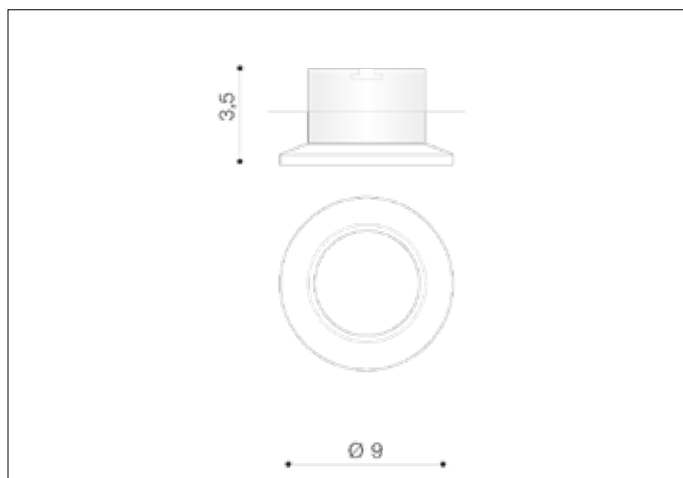

AZzardo[®]
LIGHTING

ADAMO MIDST BLACK CHROME
AZ1480, EAN 5901238414803

Dimensions height / width / length [cm] Product Specifications

Product	3,5 x 9 x N/A
Mounting inlet:	3,1 x 6,5 x N/A
Ceiling base:	N/A x N/A x N/A
Shades	N/A x N/A x N/A

Line	TECHNICAL
Type	Downlight
Type of track	N/A
Colour	Black / Chrome
Material	Aluminium
Light source	1
Type of socket	GU10
Lumens	N/A
Kelvins	N/A
Beam angle	N/A
Dimmable	N/A
CCT	N/A
RGB	N/A
RA	N/A
App remote control	N/A
Remote control	N/A
Voltage	230V
Power	max LED 50W
Switch location	N/A
Protection class	IP20
Tilt	N/A
Rotation	N/A

Shipping info height / width / length [cm]

BOX 1:	5 x 10,5 x 10,5
BOX 2:	N/A x N/A x N/A
BOX 3:	N/A x N/A x N/A
Net weight [kg]	0,1
Gross weight [kg]	0,14

Energy efficiency

N/A

Azzardo Sp. z o.o.
ul. Strzeszyńska 33 60-479 Poznań,
NIP: 929-185-75-07