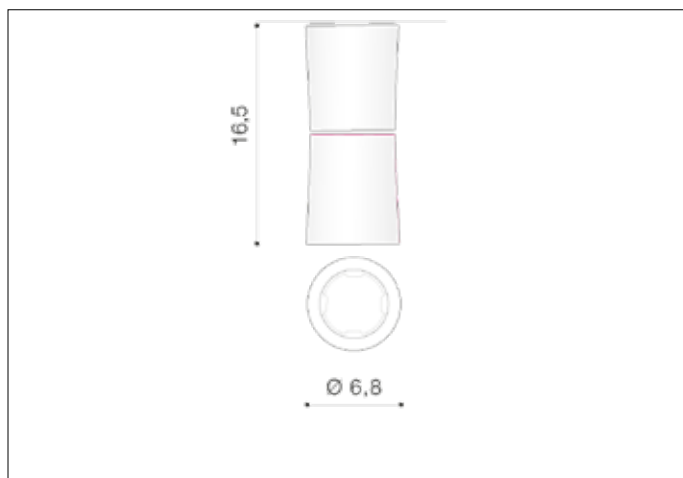

AZzardo[®]
 LIGHTING

LINO WHITE

AZ1479, EAN 5901238414797

Dimensions height / width / length [cm] **Product Specifications**

Product	16,5 x 6,8 x N/A
Mounting inlet:	N/A x N/A x N/A
Ceiling base:	N/A x N/A x N/A
Shades	9,5 x 6,8 x N/A

Line	TECHNICAL
Type	Exposed Downlight
Type of track	N/A
Colour	White
Material	Aluminium
Light source	1
Type of socket	GU10
Lumens	N/A
Kelvins	N/A
Beam angle	N/A
Dimmable	N/A
CCT	N/A
RGB	N/A
RA	N/A
App remote control	N/A
Remote control	N/A
Voltage	230V
Power	max LED 50W
Switch location	N/A
Protection class	IP20
Tilt	90°
Rotation	N/A

Shipping info height / width / length [cm]

BOX 1:	8 x 18 x 9
BOX 2:	N/A x N/A x N/A
BOX 3:	N/A x N/A x N/A
Net weight [kg]	0,45
Gross weight [kg]	0,5

Energy efficiency

N/A

Azzardo Sp. z o.o.
 ul. Strzeszyńska 33 60-479 Poznań,
 NIP: 929-185-75-07