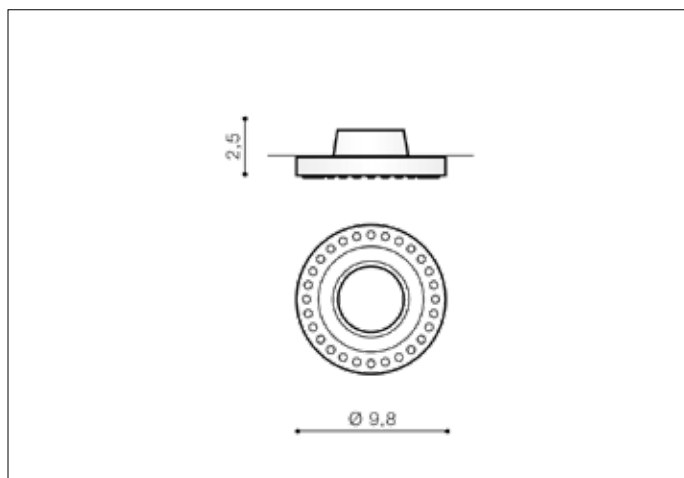

AZzardo[®]
LIGHTING

SIMON ROUND WHITE
AZ1473, EAN 5901238414735

Dimensions height / width / length [cm] Product Specifications

Product	2,5 x 9,8 x N/A
Mounting inlet:	2 x 6,5 x N/A
Ceiling base:	N/A x N/A x N/A
Shades	N/A x N/A x N/A

Line	TECHNICAL
Type	Downlight
Type of track	N/A
Colour	White
Material	Aluminium / Crystal
Light source	1
Type of socket	GU10
Lumens	N/A
Kelvins	N/A
Beam angle	N/A
Dimmable	N/A
CCT	N/A
RGB	N/A
RA	N/A
App remote control	N/A
Remote control	N/A
Voltage	230V
Power	max LED 50W
Switch location	N/A
Protection class	IP20
Tilt	N/A
Rotation	N/A

Shipping info height / width / length [cm]

BOX 1:	5 x 11 x 11
BOX 2:	N/A x N/A x N/A
BOX 3:	N/A x N/A x N/A
Net weight [kg]	0,12
Gross weight [kg]	0,15

Energy efficiency

N/A

Azzardo Sp. z o.o.
ul. Strzeszyńska 33 60-479 Poznań,
NIP: 929-185-75-07