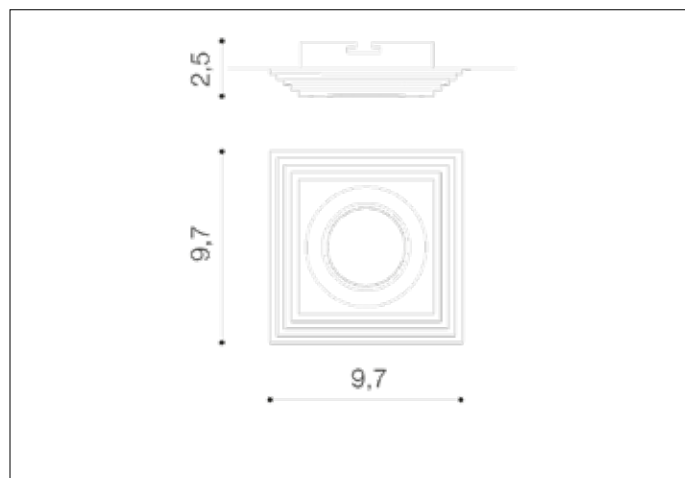

AZzardo[®]
LIGHTING

LUCIANO S WHITE
AZ1472, EAN 5901238414728

Dimensions height / width / length [cm] Product Specifications

Product	2,5 x 9,7 x N/A
Mounting inlet:	1,8 x 6,5 x N/A
Ceiling base:	N/A x N/A x N/A
Shades	N/A x N/A x N/A

Line	TECHNICAL
Type	Downlight
Type of track	N/A
Colour	White
Material	Aluminium
Light source	1
Type of socket	GU10
Lumens	N/A
Kelvins	N/A
Beam angle	N/A
Dimmable	N/A
CCT	N/A
RGB	N/A
RA	N/A
App remote control	N/A
Remote control	N/A
Voltage	230V
Power	max LED 50W
Switch location	N/A
Protection class	IP20
Tilt	N/A
Rotation	N/A

Shipping info height / width / length [cm]

BOX 1:	11 x 13 x 5
BOX 2:	N/A x N/A x N/A
BOX 3:	N/A x N/A x N/A
Net weight [kg]	0,16
Gross weight [kg]	0,2

Energy efficiency

N/A

Azzardo Sp. z o.o.
ul. Strzeszyńska 33 60-479 Poznań,
NIP: 929-185-75-07