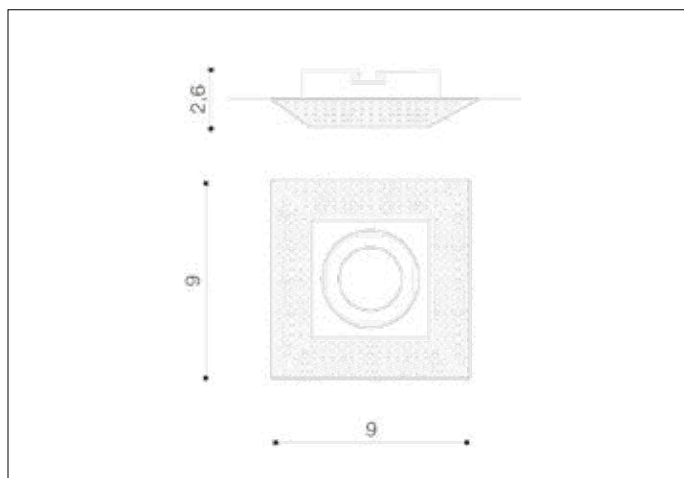

## Dimensions height / width / length [cm] Product Specifications

Product	2,6 x 9 x 9
Mounting inlet:	1,8 x 6,5 x 6,5
Ceiling base:	N/A x N/A x N/A
Shades	N/A x N/A x N/A

Line	TECHNICAL
Type	Downlight
Type of track	N/A
Colour	Chrome
Material	Crystal / Aluminium
Light source	1
Type of socket	GU10
Lumens	N/A
Kelvins	N/A
Beam angle	N/A
Dimmable	N/A
CCT	N/A
RGB	N/A
RA	N/A
App remote control	N/A
Remote control	N/A
Voltage	230V
Power	max LED 50W
Switch location	N/A
Protection class	IP20
Tilt	N/A
Rotation	N/A

## Shipping info height / width / length [cm]

BOX 1:	4 x 12,5 x 10
BOX 2:	N/A x N/A x N/A
BOX 3:	N/A x N/A x N/A
Net weight [kg]	0,13
Gross weight [kg]	0,15