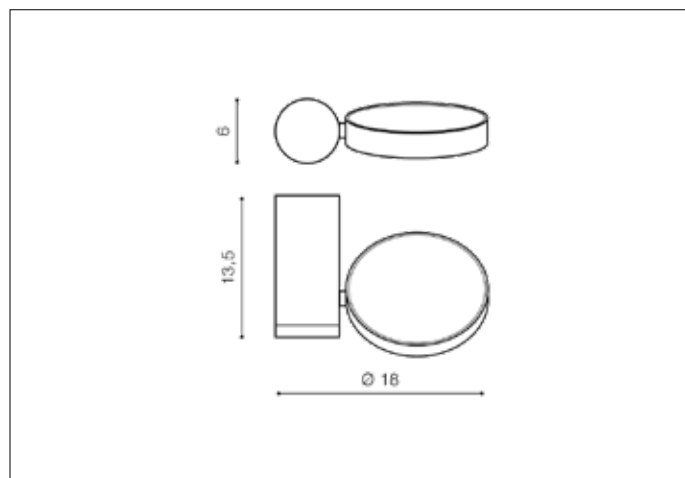

AZzardo[®]
 LIGHTING

 GALENA WHITE
 AZ1457, EAN 5901238414575

Dimensions height / width / length [cm] **Product Specifications**

Product	13,5 x 18 x 6
Mounting inlet:	N/A x N/A x N/A
Ceiling base:	N/A x N/A x N/A
Shades	2 x 12 x N/A

Line	TECHNICAL
Type	Top
Type of track	N/A
Colour	Matt White
Material	Acryl / Aluminium
Light source	1
Type of socket	LED INTEGRATED
Lumens	1000
Kelvins	3000
Beam angle	112°
Dimmable	N/A
CCT	N/A
RGB	N/A
RA	? 80
App remote control	N/A
Remote control	N/A
Voltage	230V
Power	11W
Switch location	N/A
Protection class	IP20
Tilt	180°
Rotation	N/A

Shipping info height / width / length [cm]

BOX 1:	12,5 x 18,5 x 14
BOX 2:	N/A x N/A x N/A
BOX 3:	N/A x N/A x N/A
Net weight [kg]	0,51
Gross weight [kg]	0,57

Energy efficiency

Azzardo Sp. z o.o.
 ul. Strzeszyńska 33 60-479 Poznań,
 NIP: 929-185-75-07