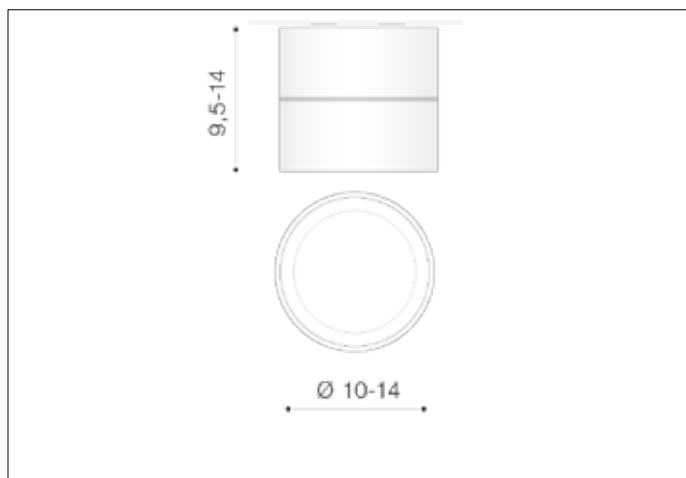

AZzardo[®]
 LIGHTING

 SCORPIO CHROME
 AZ1452, EAN 5901238414520

Dimensions height / width / length [cm] **Product Specifications**

| | |
|-----------------|-------------------------|
| Product | 9,5 ~ 14 x 10 ~ 14 x 10 |
| Mounting inlet: | N/A x N/A x N/A |
| Ceiling base: | 4 x 10 x N/A |
| Shades | 5 x 10 x N/A |

Shipping info height / width / length [cm]

| | |
|-------------------|-----------------|
| BOX 1: | 12 x 12 x 12 |
| BOX 2: | N/A x N/A x N/A |
| BOX 3: | N/A x N/A x N/A |
| Net weight [kg] | 0,6 |
| Gross weight [kg] | 0,7 |

Energy efficiency

Azzardo Sp. z o.o.
 ul. Strzeszyńska 33 60-479 Poznań,
 NIP: 929-185-75-07

www.azzardolighting.com

| | |
|--------------------|-------------------|
| Line | TECHNICAL |
| Type | Exposed Downlight |
| Type of track | N/A |
| Colour | Chrome |
| Material | Aluminium |
| Light source | 1 |
| Type of socket | LED INTEGRATED |
| Lumens | 980 |
| Kelvins | 3000 |
| Beam angle | 18° |
| Dimmable | N/A |
| CCT | N/A |
| RGB | N/A |
| RA | ? 80 |
| App remote control | N/A |
| Remote control | N/A |
| Voltage | 230V |
| Power | 12W |
| Switch location | N/A |
| Protection class | IP20 |
| Tilt | 90° |
| Rotation | 360° |