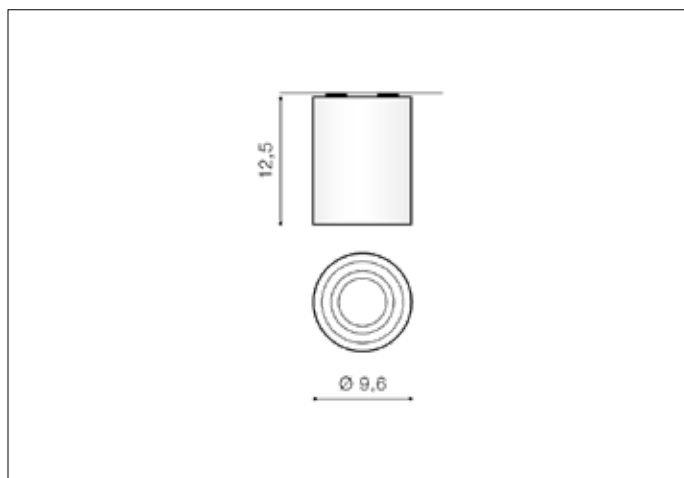

AZzardo[®]
LIGHTING

BROSS 1 WHITE/BLACK
AZ1436, EAN 5901238414360

Dimensions height / width / length [cm] Product Specifications

Product	12,5 x 9,6 x N/A
Mounting inlet:	N/A x N/A x N/A
Ceiling base:	N/A x N/A x N/A
Shades	N/A x N/A x N/A

Line	TECHNICAL
Type	Exposed Downlight
Type of track	N/A
Colour	White / Black
Material	Metal
Light source	1
Type of socket	GU10
Lumens	N/A
Kelvins	N/A
Beam angle	N/A
Dimmable	N/A
CCT	N/A
RGB	N/A
RA	N/A
App remote control	N/A
Remote control	N/A
Voltage	230V
Power	max LED 50W
Switch location	N/A
Protection class	IP20
Tilt	45°
Rotation	350°

Shipping info height / width / length [cm]

BOX 1:	14,5 x 10,5 x 10,5
BOX 2:	N/A x N/A x N/A
BOX 3:	N/A x N/A x N/A
Net weight [kg]	0,45
Gross weight [kg]	0,5

Energy efficiency

N/A

Azzardo Sp. z o.o.
ul. Strzeszyńska 33 60-479 Poznań,
NIP: 929-185-75-07