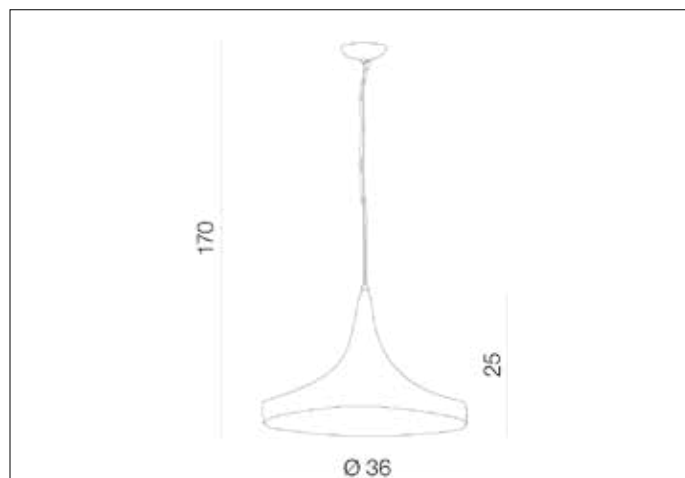

AZzardo[®]
LIGHTING

CHINK BLACK/GOLD
AZ1407, EAN 5901238414070

Dimensions height / width / length [cm] Product Specifications

Product	170 x 36 x N/A
Mounting inlet:	N/A x N/A x N/A
Ceiling base:	4,5 x 10 x N/A
Shades	18 x 36 x N/A

Line	DECORATIVE
Type	Pendant
Type of track	N/A
Colour	Black / Gold
Material	Metal
Light source	1
Type of socket	E27
Lumens	N/A
Kelvins	N/A
Beam angle	N/A
Dimmable	N/A
CCT	N/A
RGB	N/A
RA	N/A
App remote control	N/A
Remote control	N/A
Voltage	230V
Power	max LED 40W
Switch location	N/A
Protection class	IP20
Tilt	N/A
Rotation	N/A

Shipping info height / width / length [cm]

BOX 1:	25 x 39 x 39
BOX 2:	N/A x N/A x N/A
BOX 3:	N/A x N/A x N/A
Net weight [kg]	1,3
Gross weight [kg]	1,5

Energy efficiency

N/A

Azzardo Sp. z o.o.
ul. Strzeszyńska 33 60-479 Poznań,
NIP: 929-185-75-07