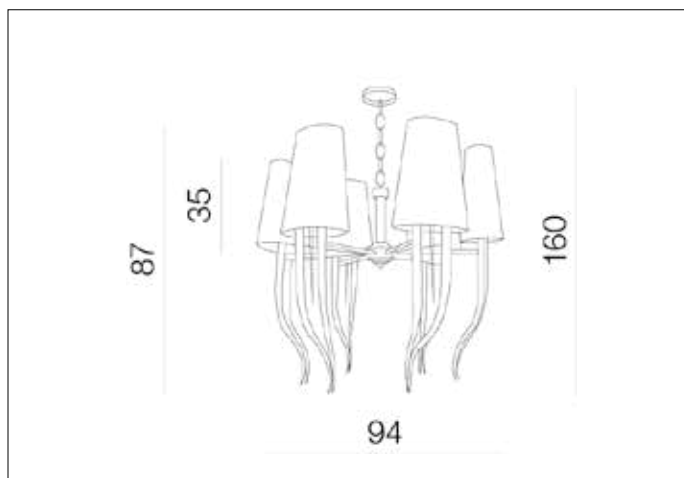

AZzardo[®]
LIGHTING

DIABLO 6 BIG WHITE
AZ1389, EAN 5901238413899

Dimensions height / width / length [cm] Product Specifications

Product	160 x 94 x N/A
Mounting inlet:	N/A x N/A x N/A
Ceiling base:	3 x 12 x N/A
Shades	35 ~ 88 x 25 x 18

Line	DECORATIVE
Type	Pendant
Type of track	N/A
Colour	White / Chrome
Material	Metal / Fabric
Light source	12
Type of socket	E14
Lumens	N/A
Kelvins	N/A
Beam angle	N/A
Dimmable	N/A
CCT	N/A
RGB	N/A
RA	N/A
App remote control	N/A
Remote control	N/A
Voltage	230V
Power	max LED 11W
Switch location	N/A
Protection class	IP20
Tilt	N/A
Rotation	N/A

Shipping info height / width / length [cm]

BOX 1:	89 x 85,5 x 67
BOX 2:	N/A x N/A x N/A
BOX 3:	N/A x N/A x N/A
Net weight [kg]	16,5
Gross weight [kg]	19,2

Energy efficiency

N/A

Azzardo Sp. z o.o.
ul. Strzeszyńska 33 60-479 Poznań,
NIP: 929-185-75-07