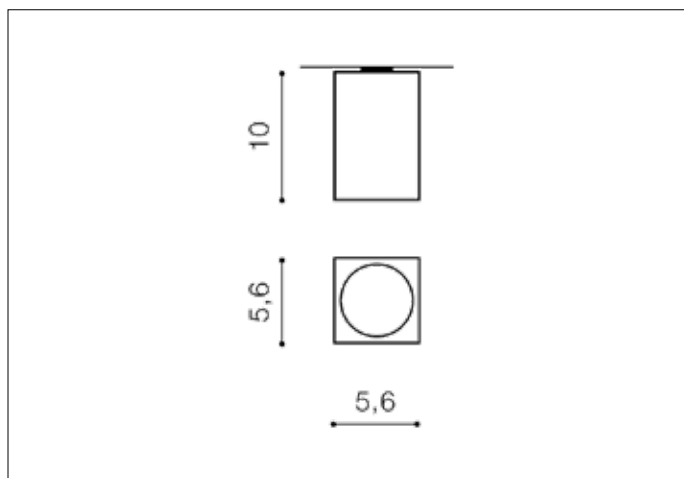

AZzardo[®]
LIGHTING

MINI SQUARE WHITE
AZ1381, EAN 5901238413813

Dimensions height / width / length [cm] Product Specifications

Product	10 x 5,6 x 5,6
Mounting inlet:	N/A x N/A x N/A
Ceiling base:	N/A x N/A x N/A
Shades	N/A x N/A x N/A

Line	TECHNICAL
Type	Exposed Downlight
Type of track	N/A
Colour	White
Material	Aluminium
Light source	1
Type of socket	GU10
Lumens	N/A
Kelvins	N/A
Beam angle	N/A
Dimmable	N/A
CCT	N/A
RGB	N/A
RA	N/A
App remote control	N/A
Remote control	N/A
Voltage	230V
Power	max LED 50W
Switch location	N/A
Protection class	IP20
Tilt	N/A
Rotation	N/A

Shipping info height / width / length [cm]

BOX 1:	11 x 6,5 x 6,5
BOX 2:	N/A x N/A x N/A
BOX 3:	N/A x N/A x N/A
Net weight [kg]	0,32
Gross weight [kg]	0,38

Energy efficiency

Azzardo Sp. z o.o.
ul. Strzeszyńska 33 60-479 Poznań,
NIP: 929-185-75-07