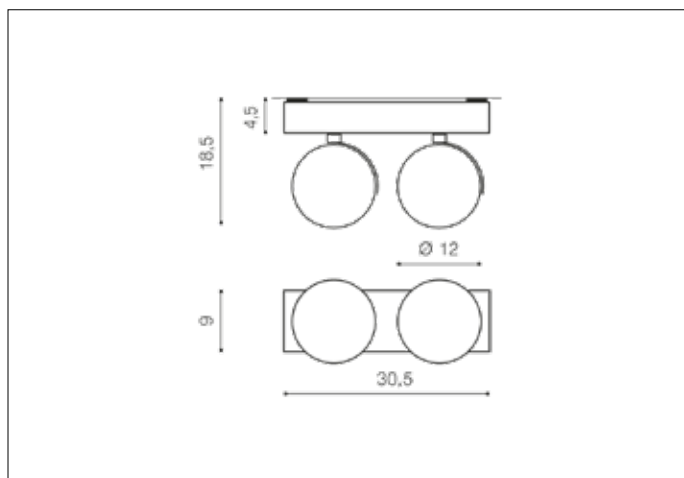

AZzardo[®]
LIGHTING

MAX 2 12V BLACK/WHITE
AZ1375, EAN 5901238413752

Dimensions height / width / length [cm] Product Specifications

Product	18,5 x 30,5 x 9
Mounting inlet:	N/A x N/A x N/A
Ceiling base:	4,5 x 30,5 x 9
Shades	12 x 12 x N/A

Line	TECHNICAL
Type	Exposed Downlight
Type of track	N/A
Colour	White / Black
Material	Aluminium
Light source	2
Type of socket	QR111
Lumens	N/A
Kelvins	N/A
Beam angle	N/A
Dimmable	N/A
CCT	N/A
RGB	N/A
RA	N/A
App remote control	N/A
Remote control	N/A
Voltage	12V
Power	max LED 50W
Switch location	N/A
Protection class	IP20
Tilt	180°
Rotation	350°

Shipping info height / width / length [cm]

BOX 1:	19,5 x 31,5 x 9,5
BOX 2:	N/A x N/A x N/A
BOX 3:	N/A x N/A x N/A
Net weight [kg]	1,4
Gross weight [kg]	1,55

Energy efficiency

N/A

Azzardo Sp. z o.o.
ul. Strzeszyńska 33 60-479 Poznań,
NIP: 929-185-75-07