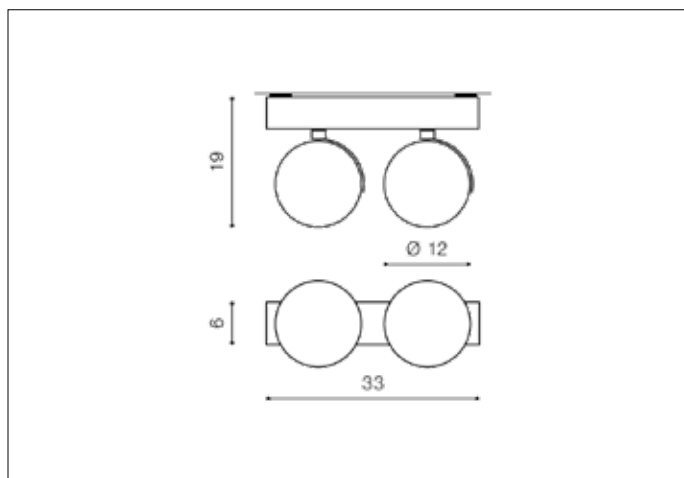

AZzardo[®]
LIGHTING

JERRY 2 12V BLACK
AZ1368, EAN 5901238413684

Dimensions height / width / length [cm] Product Specifications

| | |
|-----------------|-----------------|
| Product | 19 x 33 x 6 |
| Mounting inlet: | N/A x N/A x N/A |
| Ceiling base: | 4,5 x 33 x 6 |
| Shades | N/A x 12 x N/A |

| | |
|--------------------|-------------------|
| Line | TECHNICAL |
| Type | Exposed Downlight |
| Type of track | N/A |
| Colour | Black |
| Material | Aluminium |
| Light source | 2 |
| Type of socket | QR111 |
| Lumens | N/A |
| Kelvins | N/A |
| Beam angle | N/A |
| Dimmable | N/A |
| CCT | N/A |
| RGB | N/A |
| RA | N/A |
| App remote control | N/A |
| Remote control | N/A |
| Voltage | 12V |
| Power | max LED 50W |
| Switch location | N/A |
| Protection class | IP20 |
| Tilt | 180° |
| Rotation | 360° |

Shipping info height / width / length [cm]

| | |
|-------------------|-------------------|
| BOX 1: | 8,5 x 33,5 x 19,5 |
| BOX 2: | N/A x N/A x N/A |
| BOX 3: | N/A x N/A x N/A |
| Net weight [kg] | 0,95 |
| Gross weight [kg] | 1,1 |