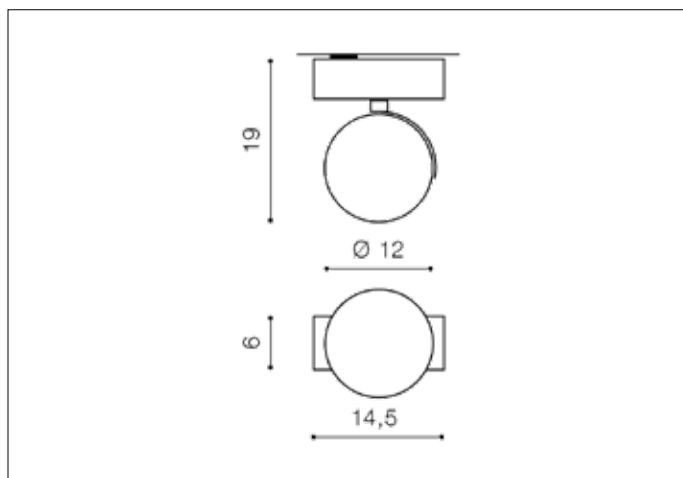

AZzardo[®]
LIGHTING

JERRY 1 12V BLACK
AZ1365, EAN 5901238413653

Dimensions height / width / length [cm] Product Specifications

Product	19 x 14,5 x 6
Mounting inlet:	N/A x N/A x N/A
Ceiling base:	4,5 x 14,5 x 6
Shades	N/A x 12 x N/A

Line	TECHNICAL
Type	Exposed Downlight
Type of track	N/A
Colour	Black
Material	Aluminium
Light source	1
Type of socket	QR111
Lumens	N/A
Kelvins	N/A
Beam angle	N/A
Dimmable	N/A
CCT	N/A
RGB	N/A
RA	N/A
App remote control	N/A
Remote control	N/A
Voltage	12V
Power	max LED 50W
Switch location	N/A
Protection class	IP20
Tilt	180°
Rotation	360°

Shipping info height / width / length [cm]

BOX 1:	19,5 x 15 x 7
BOX 2:	N/A x N/A x N/A
BOX 3:	N/A x N/A x N/A
Net weight [kg]	0,45
Gross weight [kg]	0,5

Energy efficiency

Azzardo Sp. z o.o.
ul. Strzeszyńska 33 60-479 Poznań,
NIP: 929-185-75-07