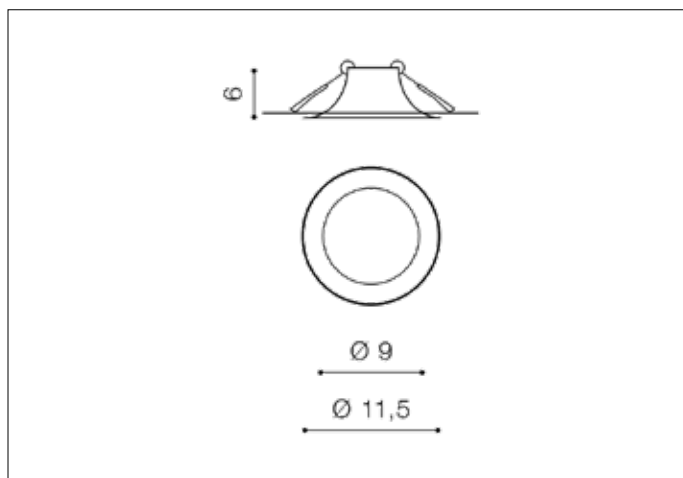

AZzardo[®]
LIGHTING

REMI WHITE
AZ1363, EAN 5901238413639

Dimensions height / width / length [cm] Product Specifications

Product	6 x 11,5 x N/A
Mounting inlet:	5,5 x 8,5 x N/A
Ceiling base:	N/A x N/A x N/A
Shades	N/A x N/A x N/A

Line	TECHNICAL
Type	Downlight
Type of track	N/A
Colour	White
Material	Aluminium
Light source	1
Type of socket	GU10
Lumens	N/A
Kelvins	N/A
Beam angle	N/A
Dimmable	N/A
CCT	N/A
RGB	N/A
RA	N/A
App remote control	N/A
Remote control	N/A
Voltage	230V
Power	max LED 50W
Switch location	N/A
Protection class	IP20
Tilt	40°
Rotation	N/A

Shipping info height / width / length [cm]

BOX 1:	12 x 13,5 x 7,5
BOX 2:	N/A x N/A x N/A
BOX 3:	N/A x N/A x N/A
Net weight [kg]	0,15
Gross weight [kg]	0,19

Energy efficiency

N/A

Azzardo Sp. z o.o.
ul. Strzeszyńska 33 60-479 Poznań,
NIP: 929-185-75-07