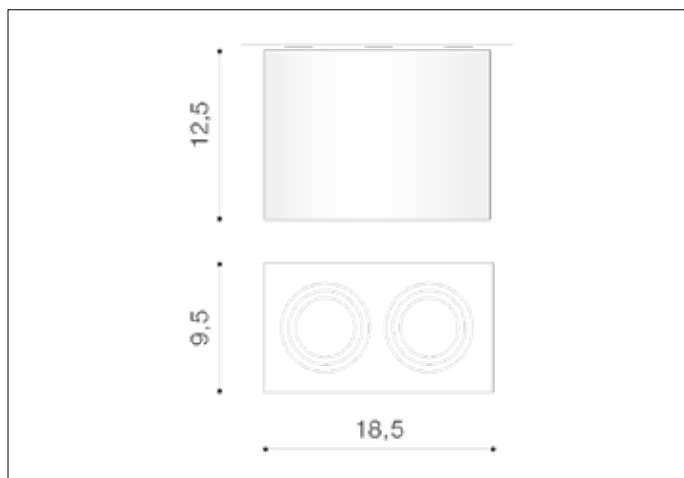

AZzardo[®]
LIGHTING

ELOY 2 BLACK/ALUMINIUM
AZ1355, EAN 5901238413554

Dimensions height / width / length [cm] Product Specifications

Product	12,5 x 18,5 x 9,5
Mounting inlet:	N/A x N/A x N/A
Ceiling base:	N/A x N/A x N/A
Shades	N/A x N/A x N/A

Line	TECHNICAL
Type	Exposed Downlight
Type of track	N/A
Colour	Black / Aluminium
Material	Aluminium
Light source	2
Type of socket	GU10
Lumens	N/A
Kelvins	N/A
Beam angle	N/A
Dimmable	N/A
CCT	N/A
RGB	N/A
RA	N/A
App remote control	N/A
Remote control	N/A
Voltage	230V
Power	max LED 50W
Switch location	N/A
Protection class	IP20
Tilt	45°
Rotation	350°

Shipping info height / width / length [cm]

BOX 1:	14,5 x 19,5 x 10,5
BOX 2:	N/A x N/A x N/A
BOX 3:	N/A x N/A x N/A
Net weight [kg]	1
Gross weight [kg]	1,1

Energy efficiency

Azzardo Sp. z o.o.
ul. Strzeszyńska 33 60-479 Poznań,
NIP: 929-185-75-07