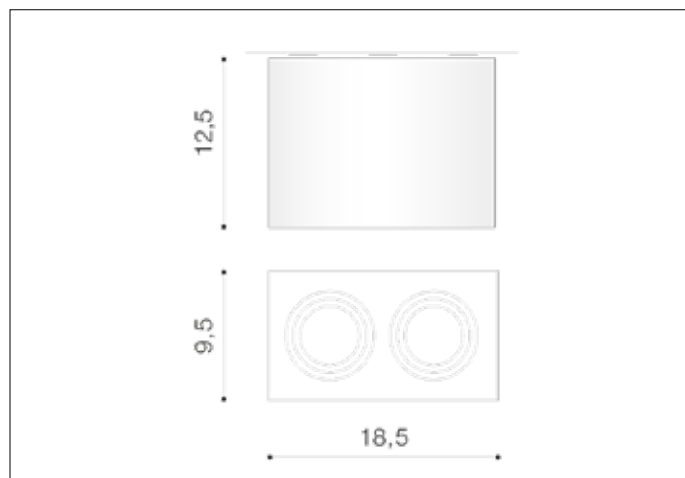

AZzardo[®]
LIGHTING

ELOY 2 WHITE
AZ1353, EAN 5901238413530

Dimensions height / width / length [cm] Product Specifications

Product	12,5 x 18,5 x 9,5
Mounting inlet:	N/A x N/A x N/A
Ceiling base:	N/A x N/A x N/A
Shades	N/A x N/A x N/A

Line	TECHNICAL
Type	Exposed Downlight
Type of track	N/A
Colour	White
Material	Aluminium
Light source	2
Type of socket	GU10
Lumens	N/A
Kelvins	N/A
Beam angle	N/A
Dimmable	N/A
CCT	N/A
RGB	N/A
RA	N/A
App remote control	N/A
Remote control	N/A
Voltage	230V
Power	max LED 50W
Switch location	N/A
Protection class	IP20
Tilt	45°
Rotation	350°

Shipping info height / width / length [cm]

BOX 1:	14,5 x 19,5 x 10,5
BOX 2:	N/A x N/A x N/A
BOX 3:	N/A x N/A x N/A
Net weight [kg]	1
Gross weight [kg]	1,1

Energy efficiency

Azzardo Sp. z o.o.
ul. Strzeszyńska 33 60-479 Poznań,
NIP: 929-185-75-07