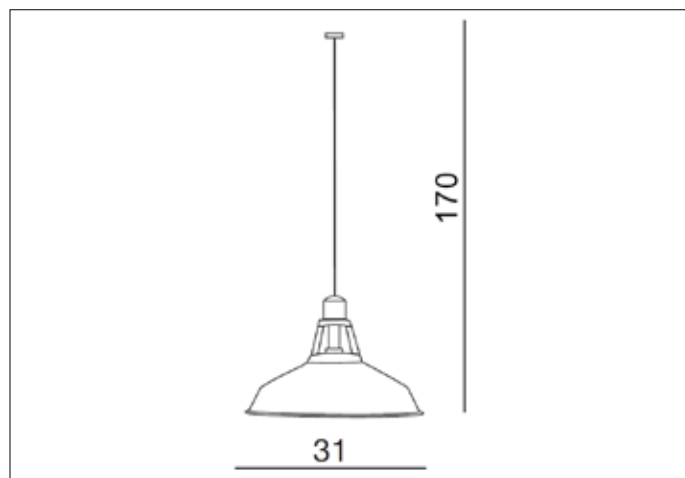

AZzardo[®]
LIGHTING

NEW AXEL
AZ1351, EAN 5901238413516

Dimensions height / width / length [cm] Product Specifications

Product	170 x 31 x N/A
Mounting inlet:	N/A x N/A x N/A
Ceiling base:	4,5 x 10 x N/A
Shades	16 x 31 x N/A

Line	DECORATIVE
Type	Pendant
Type of track	N/A
Colour	Black / Gold
Material	Metal
Light source	1
Type of socket	E27
Lumens	N/A
Kelvins	N/A
Beam angle	N/A
Dimmable	N/A
CCT	N/A
RGB	N/A
RA	N/A
App remote control	N/A
Remote control	N/A
Voltage	230V
Power	max LED 60W
Switch location	N/A
Protection class	IP20
Tilt	N/A
Rotation	N/A

Shipping info height / width / length [cm]

BOX 1:	19 x 33 x 33
BOX 2:	N/A x N/A x N/A
BOX 3:	N/A x N/A x N/A
Net weight [kg]	1
Gross weight [kg]	1,2

Energy efficiency

N/A

Azzardo Sp. z o.o.
ul. Strzeszyńska 33 60-479 Poznań,
NIP: 929-185-75-07