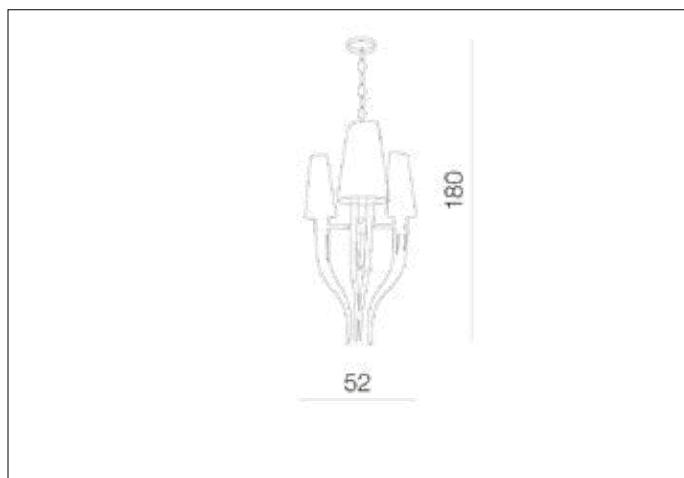

### Dimensions height / width / length [cm] Product Specifications

Product	180 x 52 x N/A
Mounting inlet:	N/A x N/A x N/A
Ceiling base:	2,5 x 12 x N/A
Shades	35 ~ 88 x 26 x 16

Line	DECORATIVE
Type	Pendant
Type of track	N/A
Colour	Black / Chrome
Material	Metal / Fabric
Light source	6
Type of socket	E14
Lumens	N/A
Kelvins	N/A
Beam angle	N/A
Dimmable	N/A
CCT	N/A
RGB	N/A
RA	N/A
App remote control	N/A
Remote control	N/A
Voltage	230V
Power	max LED 11W
Switch location	N/A
Protection class	IP20
Tilt	N/A
Rotation	N/A

### Shipping info height / width / length [cm]

BOX 1:	67 x 49 x 45
BOX 2:	N/A x N/A x N/A
BOX 3:	N/A x N/A x N/A
Net weight [kg]	8
Gross weight [kg]	8,8