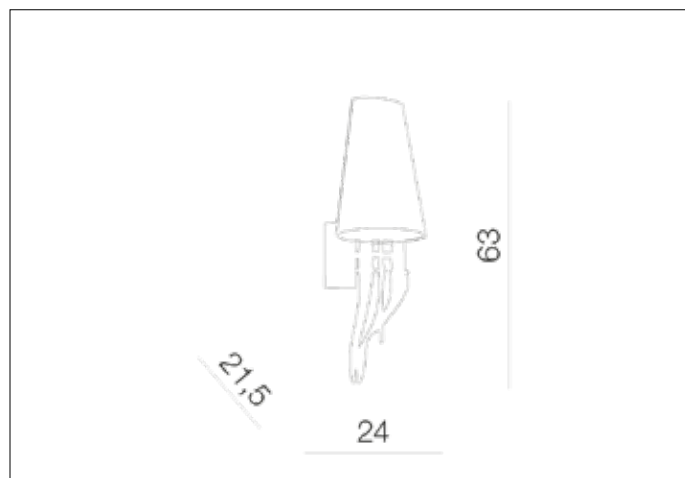

AZzardo[®]
LIGHTING

DIABLO BLACK WALL
AZ1343, EAN 5901238413431

Dimensions height / width / length [cm] Product Specifications

Product	63 x 24 x 21,5
Mounting inlet:	N/A x N/A x N/A
Ceiling base:	N/A x N/A x N/A
Shades	30 x 24 x 16

Line	DECORATIVE
Type	Wall
Type of track	N/A
Colour	Black / Chrome
Material	Metal / Fabric
Light source	2
Type of socket	E14
Lumens	N/A
Kelvins	N/A
Beam angle	N/A
Dimmable	N/A
CCT	N/A
RGB	N/A
RA	N/A
App remote control	N/A
Remote control	N/A
Voltage	230V
Power	max LED 11W
Switch location	N/A
Protection class	IP20
Tilt	N/A
Rotation	N/A

Shipping info height / width / length [cm]

BOX 1:	54 x 29 x 25
BOX 2:	N/A x N/A x N/A
BOX 3:	N/A x N/A x N/A
Net weight [kg]	2,1
Gross weight [kg]	2,3

Energy efficiency

N/A

Azzardo Sp. z o.o.
ul. Strzeszyńska 33 60-479 Poznań,
NIP: 929-185-75-07