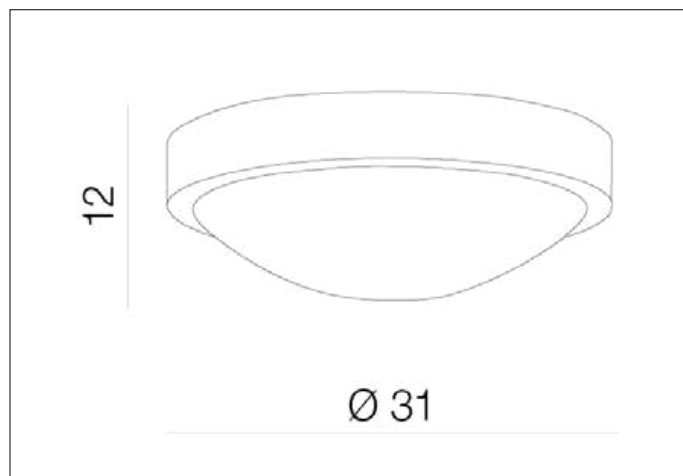

AZzardo[®]
LIGHTING

COLETTE

AZ1311, EAN 5901238413110

Dimensions height / width / length [cm] Product Specifications

Product	12 x 31 x N/A
Mounting inlet:	N/A x N/A x N/A
Ceiling base:	N/A x N/A x N/A
Shades	N/A x N/A x N/A

Line	DECORATIVE
Type	Top
Type of track	N/A
Colour	White / Chrome
Material	Glass / Metal
Light source	2
Type of socket	E27
Lumens	N/A
Kelvins	N/A
Beam angle	N/A
Dimmable	N/A
CCT	N/A
RGB	N/A
RA	N/A
App remote control	N/A
Remote control	N/A
Voltage	230V
Power	max LED 40W
Switch location	N/A
Protection class	IP44
Tilt	N/A
Rotation	N/A

Shipping info height / width / length [cm]

BOX 1:	35 x 35 x 20
BOX 2:	N/A x N/A x N/A
BOX 3:	N/A x N/A x N/A
Net weight [kg]	1,8
Gross weight [kg]	2

Energy efficiency

N/A

Azzardo Sp. z o.o.
ul. Strzeszyńska 33 60-479 Poznań,
NIP: 929-185-75-07