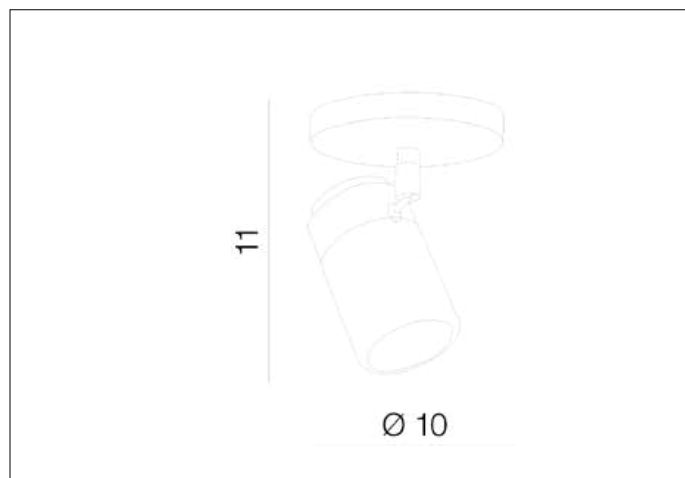

AZzardo[®]
LIGHTING

NOEMIE 1
AZ1310, EAN 5901238413103

Dimensions height / width / length [cm] Product Specifications

Product	11 x 10 x N/A
Mounting inlet:	N/A x N/A x N/A
Ceiling base:	1,5 x 10 x N/A
Shades	9 x 5,5 x N/A

Line	DECORATIVE
Type	Wall / Spotlight
Type of track	N/A
Colour	Chrome
Material	Frosted glass / Metal
Light source	1
Type of socket	GU10
Lumens	N/A
Kelvins	N/A
Beam angle	N/A
Dimmable	N/A
CCT	N/A
RGB	N/A
RA	N/A
App remote control	N/A
Remote control	N/A
Voltage	230V
Power	max LED 35W
Switch location	N/A
Protection class	IP44
Tilt	90°
Rotation	350°

Shipping info height / width / length [cm]

BOX 1:	14 x 15 x 12
BOX 2:	N/A x N/A x N/A
BOX 3:	N/A x N/A x N/A
Net weight [kg]	0,32
Gross weight [kg]	0,44

Energy efficiency

Azzardo Sp. z o.o.
ul. Strzeszyńska 33 60-479 Poznań,
NIP: 929-185-75-07