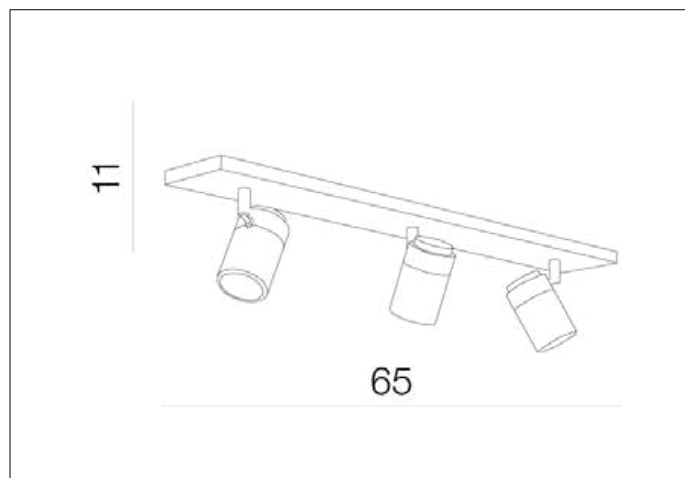

### Dimensions height / width / length [cm] Product Specifications

Product	11 x 65 x 9
Mounting inlet:	N/A x N/A x N/A
Ceiling base:	1,5 x 65 x 9
Shades	9 x 5,5 x N/A

Line	DECORATIVE
Type	Wall / Spotlight
Type of track	N/A
Colour	Chrome
Material	Frosted glass / Metal
Light source	3
Type of socket	GU10
Lumens	N/A
Kelvins	N/A
Beam angle	N/A
Dimmable	N/A
CCT	N/A
RGB	N/A
RA	N/A
App remote control	N/A
Remote control	N/A
Voltage	230V
Power	max LED 35W
Switch location	N/A
Protection class	IP44
Tilt	90°
Rotation	350°

### Shipping info height / width / length [cm]

BOX 1:	11 x 67 x 14
BOX 2:	N/A x N/A x N/A
BOX 3:	N/A x N/A x N/A
Net weight [kg]	1,9
Gross weight [kg]	2,1