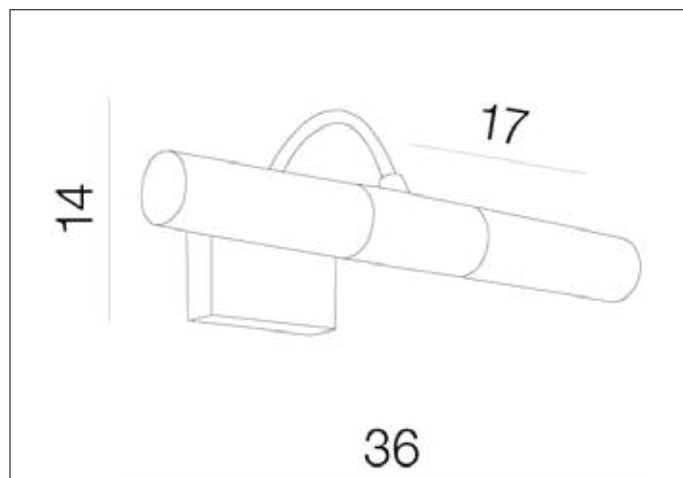

AZzardo[®]
LIGHTING

LILIANE

AZ1297, EAN 5901238412977

Dimensions height / width / length [cm] Product Specifications

Product	14 x 36 x 17
Mounting inlet:	N/A x N/A x N/A
Ceiling base:	N/A x N/A x N/A
Shades	4 x 13,5 x N/A

Line	DECORATIVE
Type	Wall
Type of track	N/A
Colour	White / Chrome
Material	Glass / Metal
Light source	2
Type of socket	G9
Lumens	N/A
Kelvins	N/A
Beam angle	N/A
Dimmable	N/A
CCT	N/A
RGB	N/A
RA	N/A
App remote control	N/A
Remote control	N/A
Voltage	230V
Power	max LED 33W
Switch location	N/A
Protection class	IP44
Tilt	N/A
Rotation	N/A

Shipping info height / width / length [cm]

BOX 1:	23 x 20,5 x 16,5
BOX 2:	N/A x N/A x N/A
BOX 3:	N/A x N/A x N/A
Net weight [kg]	1
Gross weight [kg]	1,1

Energy efficiency

N/A

Azzardo Sp. z o.o.
ul. Strzeszyńska 33 60-479 Poznań,
NIP: 929-185-75-07