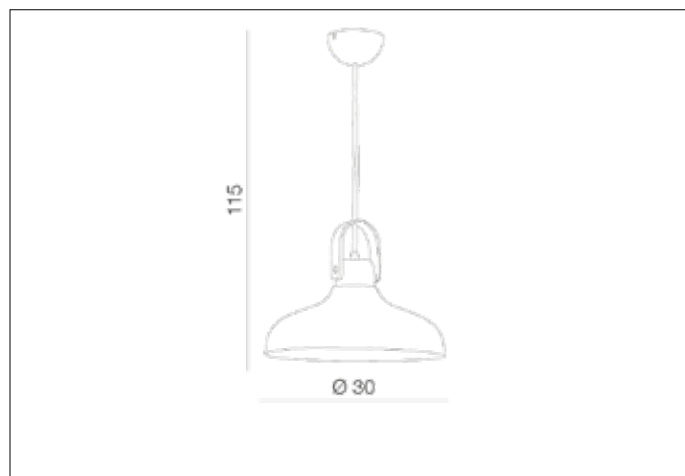

AZzardo[®]
 LIGHTING

 TESSIO 30
 AZ1289, EAN 5901238412892

Dimensions height / width / length [cm] **Product Specifications**

Product	115 x 30 x N/A
Mounting inlet:	N/A x N/A x N/A
Ceiling base:	5 x 10 x N/A
Shades	16 x 30 x N/A

Line	DECORATIVE
Type	Pendant
Type of track	N/A
Colour	White
Material	Eco leather / Metal
Light source	1
Type of socket	E27
Lumens	N/A
Kelvins	N/A
Beam angle	N/A
Dimmable	N/A
CCT	N/A
RGB	N/A
RA	N/A
App remote control	N/A
Remote control	N/A
Voltage	230V
Power	max LED 60W
Switch location	N/A
Protection class	IP20
Tilt	N/A
Rotation	N/A

Shipping info height / width / length [cm]

BOX 1:	20 x 32 x 32
BOX 2:	N/A x N/A x N/A
BOX 3:	N/A x N/A x N/A
Net weight [kg]	1,3
Gross weight [kg]	1,4

Energy efficiency

N/A

 Azzardo Sp. z o.o.
 ul. Strzeszyńska 33 60-479 Poznań,
 NIP: 929-185-75-07