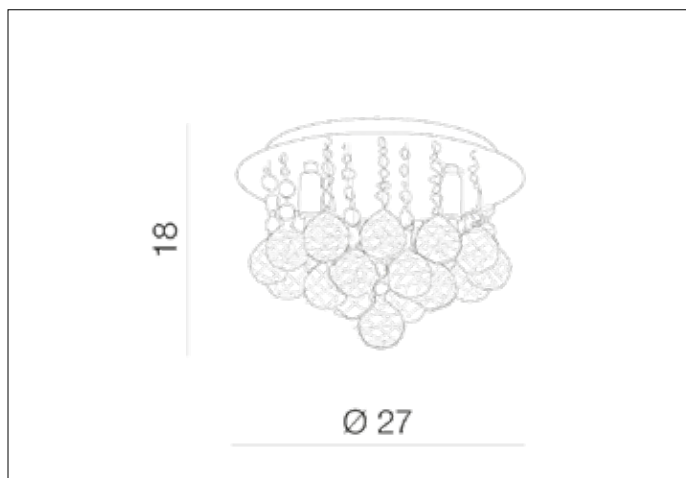

AZzardo[®]
LIGHTING

BOLLA 25
AZ1285, EAN 5901238412854

Dimensions height / width / length [cm] Product Specifications

Product	18 x 27 x N/A
Mounting inlet:	N/A x N/A x N/A
Ceiling base:	2,5 x 22 x N/A
Shades	N/A x N/A x N/A

Line	DECORATIVE
Type	Top / Pendant
Type of track	N/A
Colour	Clear
Material	Metal / Crystal K9
Light source	3
Type of socket	G9
Lumens	N/A
Kelvins	N/A
Beam angle	N/A
Dimmable	N/A
CCT	N/A
RGB	N/A
RA	N/A
App remote control	N/A
Remote control	N/A
Voltage	230V
Power	max LED 40W
Switch location	N/A
Protection class	IP20
Tilt	N/A
Rotation	N/A

Shipping info height / width / length [cm]

BOX 1:	15 x 32 x 33
BOX 2:	N/A x N/A x N/A
BOX 3:	N/A x N/A x N/A
Net weight [kg]	2,7
Gross weight [kg]	3

Energy efficiency

N/A

Azzardo Sp. z o.o.
ul. Strzeszyńska 33 60-479 Poznań,
NIP: 929-185-75-07