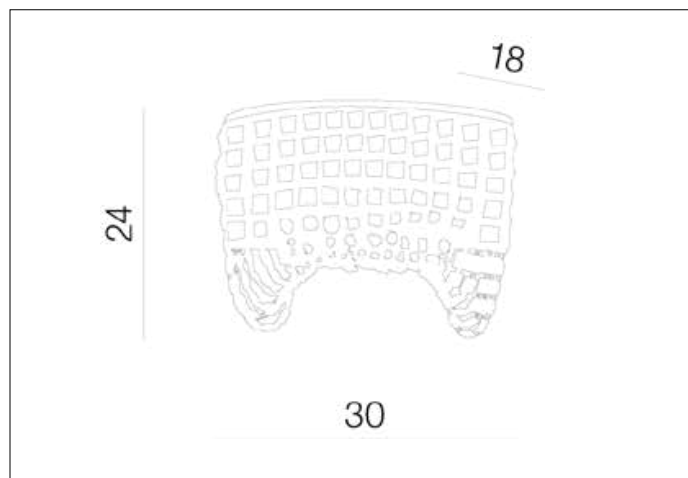

AZzardo[®]
LIGHTING

CARMEN WALL
AZ1283, EAN 5901238412830

Dimensions height / width / length [cm] Product Specifications

Product	24 x 30 x 18
Mounting inlet:	N/A x N/A x N/A
Ceiling base:	N/A x N/A x N/A
Shades	N/A x N/A x N/A

Line	DECORATIVE
Type	Wall
Type of track	N/A
Colour	Clear
Material	Metal / Crystal K9
Light source	2
Type of socket	G9
Lumens	N/A
Kelvins	N/A
Beam angle	N/A
Dimmable	N/A
CCT	N/A
RGB	N/A
RA	N/A
App remote control	N/A
Remote control	N/A
Voltage	230V
Power	max LED 40W
Switch location	N/A
Protection class	IP20
Tilt	N/A
Rotation	N/A

Shipping info height / width / length [cm]

BOX 1:	22 x 31 x 16
BOX 2:	N/A x N/A x N/A
BOX 3:	N/A x N/A x N/A
Net weight [kg]	1,5
Gross weight [kg]	1,7

Energy efficiency

N/A

Azzardo Sp. z o.o.
ul. Strzeszyńska 33 60-479 Poznań,
NIP: 929-185-75-07