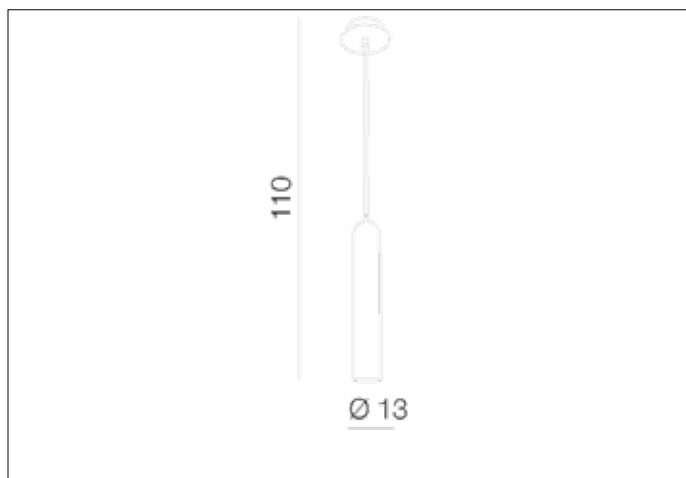

**AZzardo**<sup>®</sup>  
LIGHTING

TUBO 1 WHITE  
AZ1237, EAN 5901238412373

## Dimensions height / width / length [cm] Product Specifications

Product	110 x 13 x N/A
Mounting inlet:	N/A x N/A x N/A
Ceiling base:	2,5 x 13 x N/A
Shades	35 x 6 x N/A

Line	DECORATIVE
Type	Pendant
Type of track	N/A
Colour	White
Material	Aluminium
Light source	1
Type of socket	GU10
Lumens	N/A
Kelvins	N/A
Beam angle	N/A
Dimmable	N/A
CCT	N/A
RGB	N/A
RA	N/A
App remote control	N/A
Remote control	N/A
Voltage	230V
Power	max LED 50W
Switch location	N/A
Protection class	IP20
Tilt	N/A
Rotation	N/A

## Shipping info height / width / length [cm]

BOX 1:	44 x 14 x 14
BOX 2:	N/A x N/A x N/A
BOX 3:	N/A x N/A x N/A
Net weight [kg]	1
Gross weight [kg]	1,1