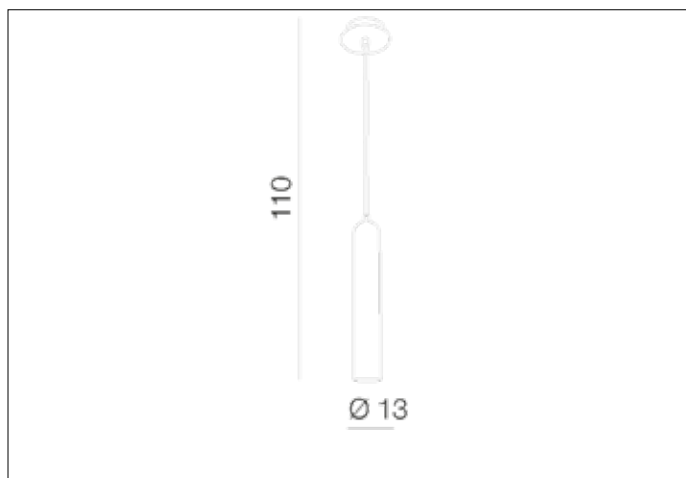

AZzardo[®]
LIGHTING

TUBO 1 BLACK/CHROM
AZ1236, EAN 5901238412366

Dimensions height / width / length [cm] Product Specifications

Product	110 x 13 x N/A
Mounting inlet:	N/A x N/A x N/A
Ceiling base:	2,5 x 13 x N/A
Shades	35 x 6 x N/A

Line	DECORATIVE
Type	Pendant
Type of track	N/A
Colour	Black / Chrome
Material	Aluminium
Light source	1
Type of socket	GU10
Lumens	N/A
Kelvins	N/A
Beam angle	N/A
Dimmable	N/A
CCT	N/A
RGB	N/A
RA	N/A
App remote control	N/A
Remote control	N/A
Voltage	230V
Power	max LED 50W
Switch location	N/A
Protection class	IP20
Tilt	N/A
Rotation	N/A

Shipping info height / width / length [cm]

BOX 1:	44 x 14 x 14
BOX 2:	N/A x N/A x N/A
BOX 3:	N/A x N/A x N/A
Net weight [kg]	1
Gross weight [kg]	1,1

Energy efficiency

N/A

Azzardo Sp. z o.o.
ul. Strzeszyńska 33 60-479 Poznań,
NIP: 929-185-75-07