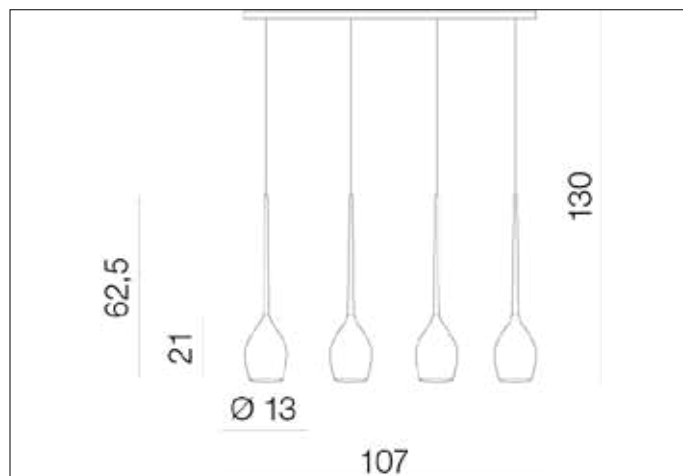

## Dimensions height / width / length [cm] Product Specifications

Product	130 x 107 x 13
Mounting inlet:	N/A x N/A x N/A
Ceiling base:	2,5 x 107 x 8
Shades	21 x 13 x N/A

Line	DECORATIVE
Type	Pendant
Type of track	N/A
Colour	Olive
Material	Glass / Metal
Light source	4
Type of socket	E14
Lumens	N/A
Kelvins	N/A
Beam angle	N/A
Dimmable	N/A
CCT	N/A
RGB	N/A
RA	N/A
App remote control	N/A
Remote control	N/A
Voltage	230V
Power	max LED 50W
Switch location	N/A
Protection class	IP20
Tilt	N/A
Rotation	N/A

## Shipping info height / width / length [cm]

BOX 1:	25 x 116 x 18
BOX 2:	N/A x N/A x N/A
BOX 3:	N/A x N/A x N/A
Net weight [kg]	7,2
Gross weight [kg]	8