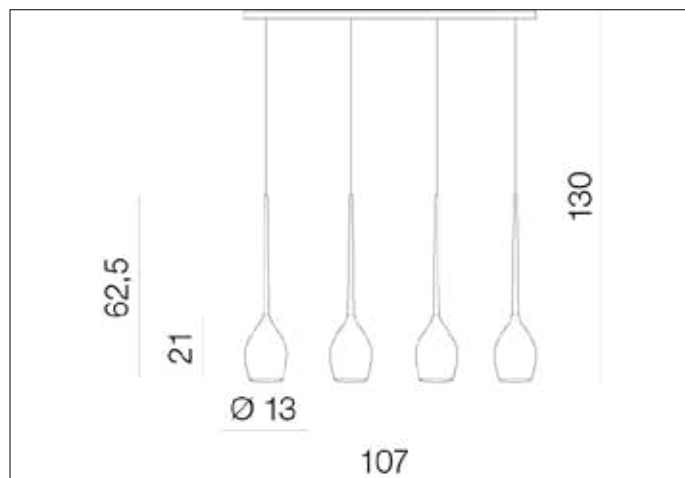

## Dimensions height / width / length [cm] Product Specifications

Product	130 x 107 x 13
Mounting inlet:	N/A x N/A x N/A
Ceiling base:	2,5 x 107 x 8
Shades	21 x 13 x N/A

Line	DECORATIVE
Type	Pendant
Type of track	N/A
Colour	Amber
Material	Glass / Metal
Light source	4
Type of socket	E14
Lumens	N/A
Kelvins	N/A
Beam angle	N/A
Dimmable	N/A
CCT	N/A
RGB	N/A
RA	N/A
App remote control	N/A
Remote control	N/A
Voltage	230V
Power	max LED 50W
Switch location	N/A
Protection class	IP20
Tilt	N/A
Rotation	N/A

## Shipping info height / width / length [cm]

BOX 1:	36 x 110 x 18
BOX 2:	N/A x N/A x N/A
BOX 3:	N/A x N/A x N/A
Net weight [kg]	6,3
Gross weight [kg]	7