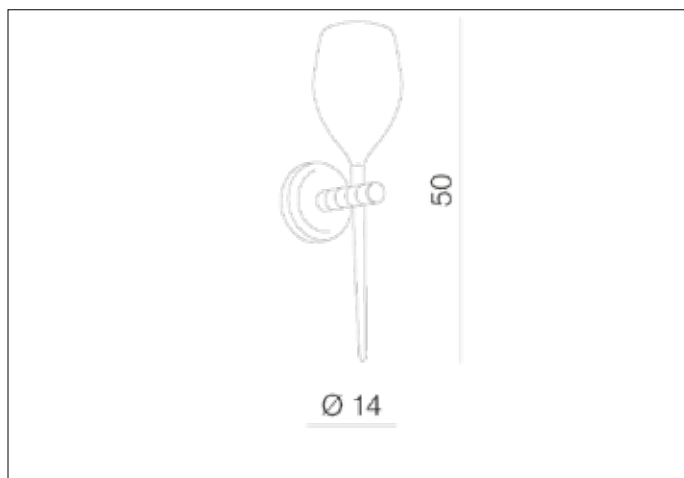

AZzardo[®]
LIGHTING

IZZA WALL OLIVE
AZ1226, EAN 5901238412267

Dimensions height / width / length [cm] Product Specifications

Product	50 x 14 x 20
Mounting inlet:	N/A x N/A x N/A
Ceiling base:	N/A x N/A x N/A
Shades	21 x 14 x N/A

Line	DECORATIVE
Type	Wall
Type of track	N/A
Colour	Olive
Material	Glass / Metal
Light source	1
Type of socket	G4
Lumens	N/A
Kelvins	N/A
Beam angle	N/A
Dimmable	N/A
CCT	N/A
RGB	N/A
RA	N/A
App remote control	N/A
Remote control	N/A
Voltage	230V
Power	max LED 40W
Switch location	N/A
Protection class	IP20
Tilt	N/A
Rotation	N/A

Shipping info height / width / length [cm]

BOX 1:	28 x 42 x 23
BOX 2:	N/A x N/A x N/A
BOX 3:	N/A x N/A x N/A
Net weight [kg]	1,7
Gross weight [kg]	1,9

Energy efficiency

N/A

Azzardo Sp. z o.o.
ul. Strzeszyńska 33 60-479 Poznań,
NIP: 929-185-75-07