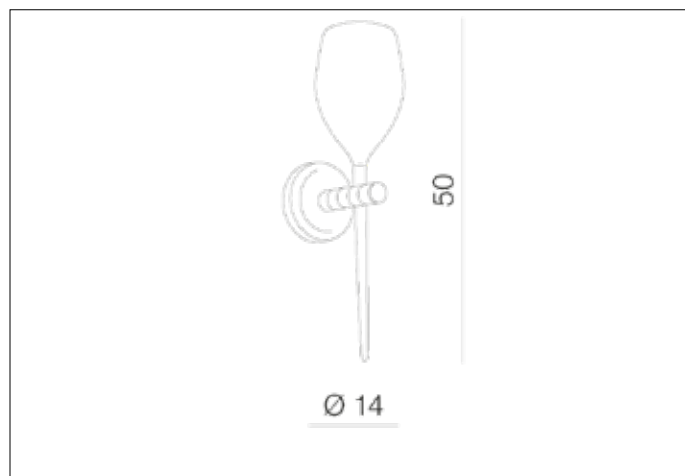

AZzardo[®]
LIGHTING

IZZA WALL AMBER
AZ1219, EAN 5901238412199

Dimensions height / width / length [cm] Product Specifications

Product	50 x 14 x 20
Mounting inlet:	N/A x N/A x N/A
Ceiling base:	N/A x N/A x N/A
Shades	21 x 14 x N/A

Line	DECORATIVE
Type	Wall
Type of track	N/A
Colour	Amber
Material	Glass / Metal
Light source	1
Type of socket	G4
Lumens	N/A
Kelvins	N/A
Beam angle	N/A
Dimmable	N/A
CCT	N/A
RGB	N/A
RA	N/A
App remote control	N/A
Remote control	N/A
Voltage	230V
Power	max LED 40W
Switch location	N/A
Protection class	IP20
Tilt	N/A
Rotation	N/A

Shipping info height / width / length [cm]

BOX 1:	28 x 42 x 23
BOX 2:	N/A x N/A x N/A
BOX 3:	N/A x N/A x N/A
Net weight [kg]	1,7
Gross weight [kg]	1,9

Energy efficiency

N/A

Azzardo Sp. z o.o.
ul. Strzeszyńska 33 60-479 Poznań,
NIP: 929-185-75-07