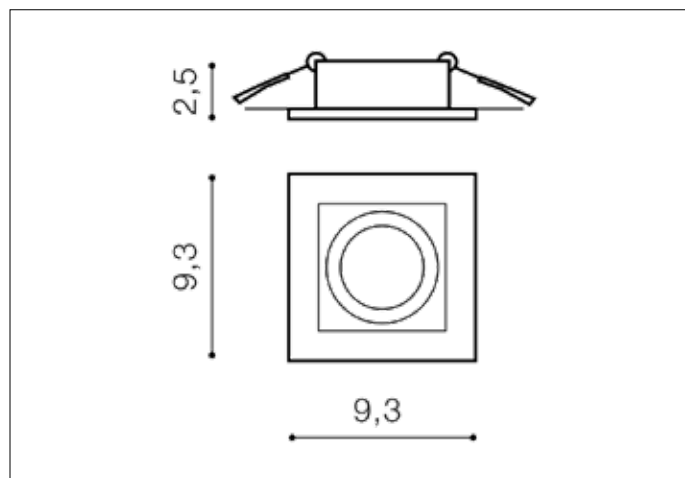

AZzardo[®]
LIGHTING

PACO 1 BLACK
AZO797, EAN 5901238407973

Dimensions height / width / length [cm] Product Specifications

| | |
|-----------------|-----------------|
| Product | 2,5 x 9,3 x 9,3 |
| Mounting inlet: | 2,2 x 8 x 8 |
| Ceiling base: | N/A x N/A x N/A |
| Shades | N/A x N/A x N/A |

| | |
|--------------------|-------------------|
| Line | TECHNICAL |
| Type | Downlight |
| Type of track | N/A |
| Colour | Black |
| Material | Aluminium / Metal |
| Light source | 1 |
| Type of socket | GU10 |
| Lumens | N/A |
| Kelvins | N/A |
| Beam angle | N/A |
| Dimmable | N/A |
| CCT | N/A |
| RGB | N/A |
| RA | N/A |
| App remote control | N/A |
| Remote control | N/A |
| Voltage | 230V |
| Power | max LED 50W |
| Switch location | N/A |
| Protection class | IP20 |
| Tilt | 45° |
| Rotation | N/A |

Shipping info height / width / length [cm]

| | |
|-------------------|-----------------|
| BOX 1: | 5 x 11,5 x 11 |
| BOX 2: | N/A x N/A x N/A |
| BOX 3: | N/A x N/A x N/A |
| Net weight [kg] | 0,17 |
| Gross weight [kg] | 0,2 |