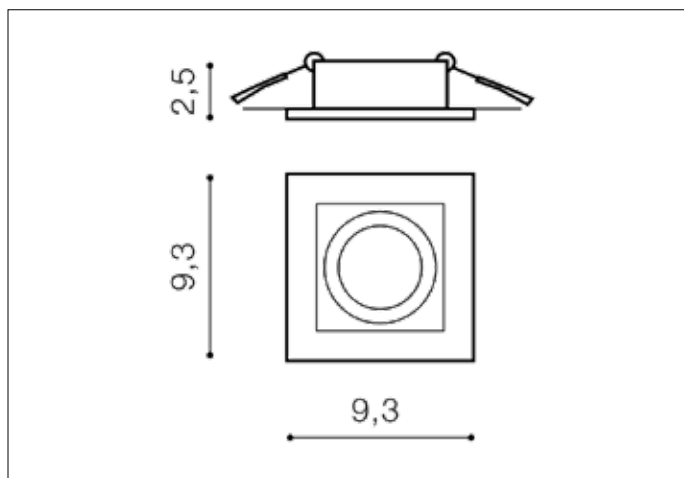

AZzardo[®]
LIGHTING

PACO 1 WHITE
AZ0796, EAN 5901238407966

Dimensions height / width / length [cm] Product Specifications

Product	2,5 x 9,3 x 9,3
Mounting inlet:	2,2 x 8 x 8
Ceiling base:	N/A x N/A x N/A
Shades	N/A x N/A x N/A

Line	TECHNICAL
Type	Downlight
Type of track	N/A
Colour	White
Material	Aluminium / Metal
Light source	1
Type of socket	GU10
Lumens	N/A
Kelvins	N/A
Beam angle	N/A
Dimmable	N/A
CCT	N/A
RGB	N/A
RA	N/A
App remote control	N/A
Remote control	N/A
Voltage	230V
Power	max LED 50W
Switch location	N/A
Protection class	IP20
Tilt	45°
Rotation	N/A

Shipping info height / width / length [cm]

BOX 1:	5 x 11,5 x 11
BOX 2:	N/A x N/A x N/A
BOX 3:	N/A x N/A x N/A
Net weight [kg]	0,17
Gross weight [kg]	0,2

Energy efficiency

N/A

Azzardo Sp. z o.o.
ul. Strzeszyńska 33 60-479 Poznań,
NIP: 929-185-75-07