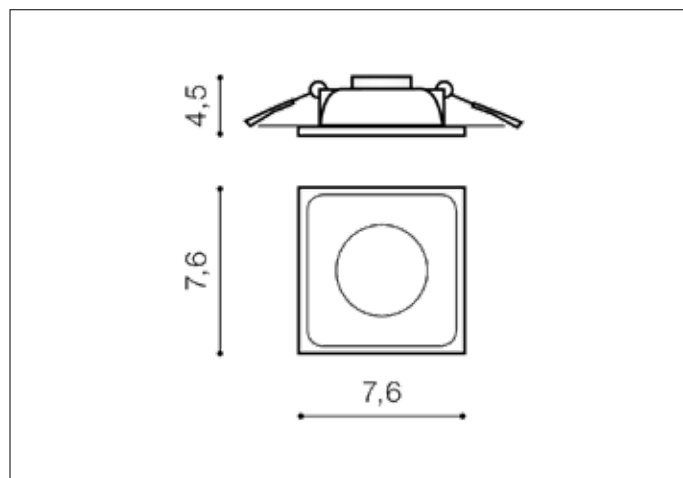

AZzardo[®]
LIGHTING

PIO WHITE

AZ0760, EAN 5901238407607

Dimensions height / width / length [cm] Product Specifications

Product	4,5 x 7,6 x 7,6
Mounting inlet:	4,1 x 6,3 x 6,3
Ceiling base:	N/A x N/A x N/A
Shades	N/A x N/A x N/A

Line	TECHNICAL
Type	Downlight
Type of track	N/A
Colour	White
Material	Aluminium
Light source	1
Type of socket	GU10
Lumens	N/A
Kelvins	N/A
Beam angle	N/A
Dimmable	N/A
CCT	N/A
RGB	N/A
RA	N/A
App remote control	N/A
Remote control	N/A
Voltage	230V
Power	max LED 50W
Switch location	N/A
Protection class	IP20
Tilt	N/A
Rotation	N/A

Shipping info height / width / length [cm]

BOX 1:	5,5 x 8,5 x 8,5
BOX 2:	N/A x N/A x N/A
BOX 3:	N/A x N/A x N/A
Net weight [kg]	0,09
Gross weight [kg]	0,1

Energy efficiency

N/A

Azzardo Sp. z o.o.
ul. Strzeszyńska 33 60-479 Poznań,
NIP: 929-185-75-07